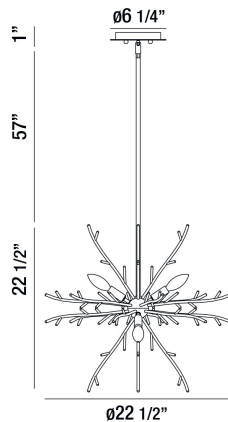

## ABERDEEN, 23" ROUND CHANDELIER

### PRODUCT DETAILS

No.	:	35638-018
Product Color	:	GOLD LEAF
Product Material	:	METAL
Shade / Accent Colour	:	GOLD
Shade / Accent Material	:	BRANCH ACCENTS
Diameter	:	22.5"
Height	:	22.5"
Overall Height	:	80.5"
Weight	:	9.3lbs

### TECHNICAL DETAILS

Hanging Support Type	:	ROD
Hanging Support Length	:	57"
Rods Included	:	3"+6"+12"+18"+18"
Canopy / Backplate Height	:	1"
Canopy / Backplate Dia.	:	6.25"
Location	:	DRY
Approval	:	