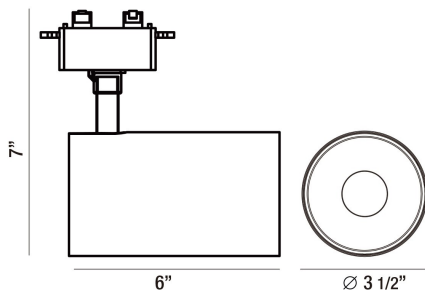

PROJECT INFORMATION

Job Name: Date: Type:

Comments: