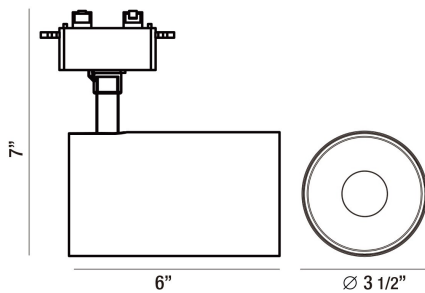

35455, LED 30W TRACK HEAD

PRODUCT DETAILS

No.	:	35455-30-02
Product Color	:	WHITE
Length	:	6"
Diameter	:	3.5"
Height	:	7"
Weight	:	1.4lbs

LIGHT SOURCE DETAILS

Light Source Type	:	INTEGRATED LED
Input Voltage	:	120V
Bulb Voltage	:	120V
Socket Type	:	LED
Total Wattage	:	30W
Total Lumen	:	2670lm
Kelvin	:	3000K
CRI	:	90
Dimmable	:	Yes

Options Available

ITEM NO.	FINISH	SHADE
35455-30-01	BLACK	
35455-30-02	WHITE	

TECHNICAL DETAILS

Title 24	:	Yes
Beam Angle	:	30

PROJECT INFORMATION

 Job Name: Date: Type:

 Comments: