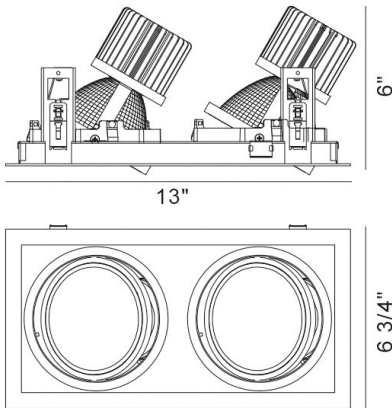

AMIGO, 2-LIGHT TRIM GIMBAL RECESSED, 26W, 3000K

PRODUCT DETAILS

No.	:	35146-30-01
Product Color	:	BLACK
Shade / Accent Colour	:	BLACK
Length	:	13"
Width	:	6.75"
Height	:	6"
Weight	:	4lbs

LIGHT SOURCE DETAILS

Light Source Type	:	INTEGRATED LED
Input Voltage	:	120V/277VV
Bulb Voltage	:	120V
Socket Type	:	LED
Total Wattage	:	52W
Total Lumen	:	5120lm
Kelvin	:	3000K
CRI	:	90
Dimmable	:	Yes

Options Available

ITEM NO.	FINISH	SHADE
35146-30-01	BLACK	BLACK
35146-30-02	WHITE	WHITE

TECHNICAL DETAILS

Location Approval	:	DRY 
Title 24	:	Yes
Beam Angle	:	40
Cut Hole Length	:	12.5"
Cut Hole Width	:	6.25"

PROJECT INFORMATION

 Job Name: Date: Type:

 Comments: