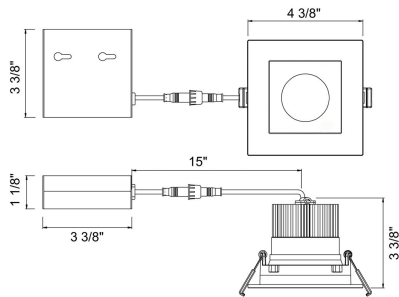

34898-40, 3.5-INCH SQUARE GIMBAL LED RECESSED, 12W

PRODUCT DETAILS

No.	:	34898-40-02
Product Color	:	WHITE
Length	:	4.375"
Width	:	4.375"
Height	:	3.375"

LIGHT SOURCE DETAILS

Light Source Type	:	INTEGRATED LED
Input Voltage	:	120V
Bulb Voltage	:	120V
Socket Type	:	LED
Total Lumen	:	800lm
Kelvin	:	4000K
CRI	:	90
Dimmable	:	Yes

TECHNICAL DETAILS

Location	:	DAMP
Approval	:	
Title 24	:	Yes
Beam Angle	:	40
Cut Hole Diameter	:	3.75"

Options Available

ITEM NO.	FINISH	SHADE
34898-40-01	BLACK	
34898-40-02	WHITE	

PROJECT INFORMATION

Job Name: Date: Type: