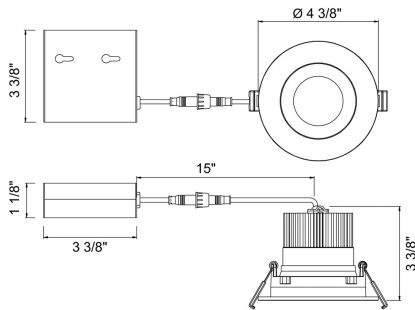

## 34897-30, 3.5-INCH ROUND GIMBAL LED RECESSED, 12W

### PRODUCT DETAILS

No.	:	34897-30-02
Product Color	:	WHITE
Diameter	:	4.375"
Height	:	3.375"

### LIGHT SOURCE DETAILS

Light Source Type	:	INTEGRATED LED
Input Voltage	:	120V
Bulb Voltage	:	120V
Socket Type	:	LED
Total Wattage	:	12W
Total Lumen	:	800lm
Kelvin	:	3000K
CRI	:	90
Dimmable	:	Yes

### TECHNICAL DETAILS

Location	:	DAMP
Approval	:	
Title 24	:	Yes
Beam Angle	:	40
Cut Hole Diameter	:	3.75"