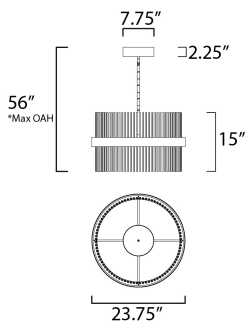

FINISHES OPTION

-  Black / Satin Brass
-  Black / Satin Nickel
-  Black / Satin Nickel / Satin Brass

MATERIAL

Steel

RATINGS

cETLus
Dry Location

ADDITIONAL

SLOPE: 90
RATED LIFE 25000 Hours
OPERATING TEMPERATURE:
-20°C (-4°F), 40°C (104°F)

MEASUREMENTS

DIMENSION : 23.75" L x 23.75" W x 15" H
 MAX OAH : 56" OAH
 CANOPY : 7.75" W x 2.25" H x 7.75" L
 HANGING WEIGHT : 21.16 lb

LAMPING

INPUT VOLTAGE : 120-277V
 LUMENS : 4,900 Rated (1,600 Del.)
 BULB : 2 x 53W LED PCB Integrated , 53W Total
 BULB INCLUDED : (Integrated)
 DIMMABLE : Bluetooth Triac & ELV
 CRI : 80 CRI
 COLOR_TEMP : 2700 - 5000K