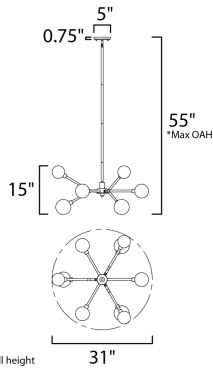

PRODUCT DESCRIPTION

The reimagining of the classic Sputnik features threaded Mirror Smoke glass shades on a Polished Chrome body. To complete this shiny starburst pendant, we include our 4W G9 LED light bulb to create a spacey modern look.

MEASUREMENTS

DIMENSION : 31" L x 31" W x 15" H
 MAX OAH : 55" OAH
 CANOPY : 5" W x 0.75" H x 5" L
 HANGING WEIGHT : 6.4 lb

LAMPING

INPUT VOLTAGE : 120V
 LUMENS : 4,050 Rated
 BULB : 9 x 4W LED G9 , 36W Total
 BULB INCLUDED : (Included)
 DIMMABLE : Triac CL
 CRI : 90+ CRI
 COLOR_TEMP : 3000K