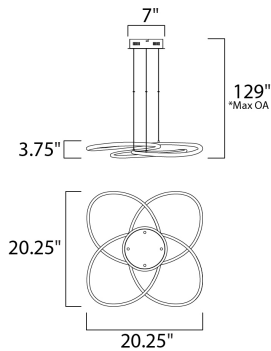

FINISHES OPTION

MATERIAL

Steel+Aluminum +Silicone

RATINGS

cETLus
Damp Location

ADDITIONAL

ADJUSTABLE
RATED LIFE 27000 Hours
OPERATING TEMPERATURE:
-20°C (-4°F), 40°C (104°F)

MEASUREMENTS

DIMENSION : 20.25" L x 20.25" W x 3.75" H
MAX OAH : 129" OAH
CANOPY : 7.25" W x 2" H x 7" L
HANGING WEIGHT : 9 lb

LAMPING

INPUT VOLTAGE : 110-277V
LUMENS : 2,800 Rated (2,200 Del.)
BULB : 1 x 40W LED PCB Integrated , 40W Total
BULB INCLUDED : (Integrated)
DIMMABLE : Only at 120V with ELV
CRI : 90+ CRI
COLOR_TEMP : 3000K