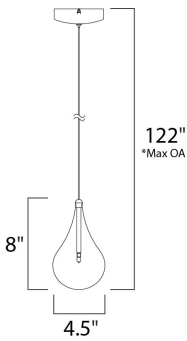

PRODUCT DESCRIPTION

A simple idea gracefully executed in the Larmes collection. Row upon row of Clear oversized teardrops, mounted onto an extended Polished Chrome lamp holder that supports xenon lamps, sets the stage. Individually adjustable drops for custom stagger effects allow for dramatic impact. An added benefit of each drop being aircraft cable-suspended, is the ability to adjust the overall height of the piece to fit the space. The final result is stark and stunning.

*max overall height

MEASUREMENTS

DIMENSION : 4.5" L x 4.5" W x 8" H
 MAX OAH : 122" OAH
 HANGING WEIGHT : 1.32 lb

LAMPING

LUMENS : 320 Rated
 BULB : 1 x 20W Xenon 12V G4 , 20W Total
 BULB INCLUDED : (Included)
 DIMMABLE : Electronic Low Voltage (ELV)
 COLOR_TEMP : 2900K