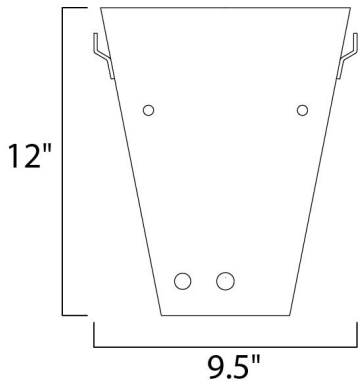

PRODUCT DESCRIPTION

Like a translucent sheath delicately draped around the most graceful form, Conico offers a delicate Opal White panel of glass floating over a slender Satin Nickel metal rod like a sophisticated designer dress on the red carpet. A study in simplicity, the hour glass shape and understated light speak of classic sophistication and impeccable taste.

MEASUREMENTS

DIMENSION : 8.5" W x 12" H x 4.5" Ext
 MAX OAH : 10.25" W x 4" H
 HANGING WEIGHT : 2.86 lb

LAMPING

INPUT VOLTAGE : 120V
 LUMENS : 672 Rated
 BULB : 1 x 60W Incandescent E12 Candelabra , 60W Total
 BULB INCLUDED : (Not Included)
 DIMMABLE : Yes
 COLOR_TEMP : 2700K