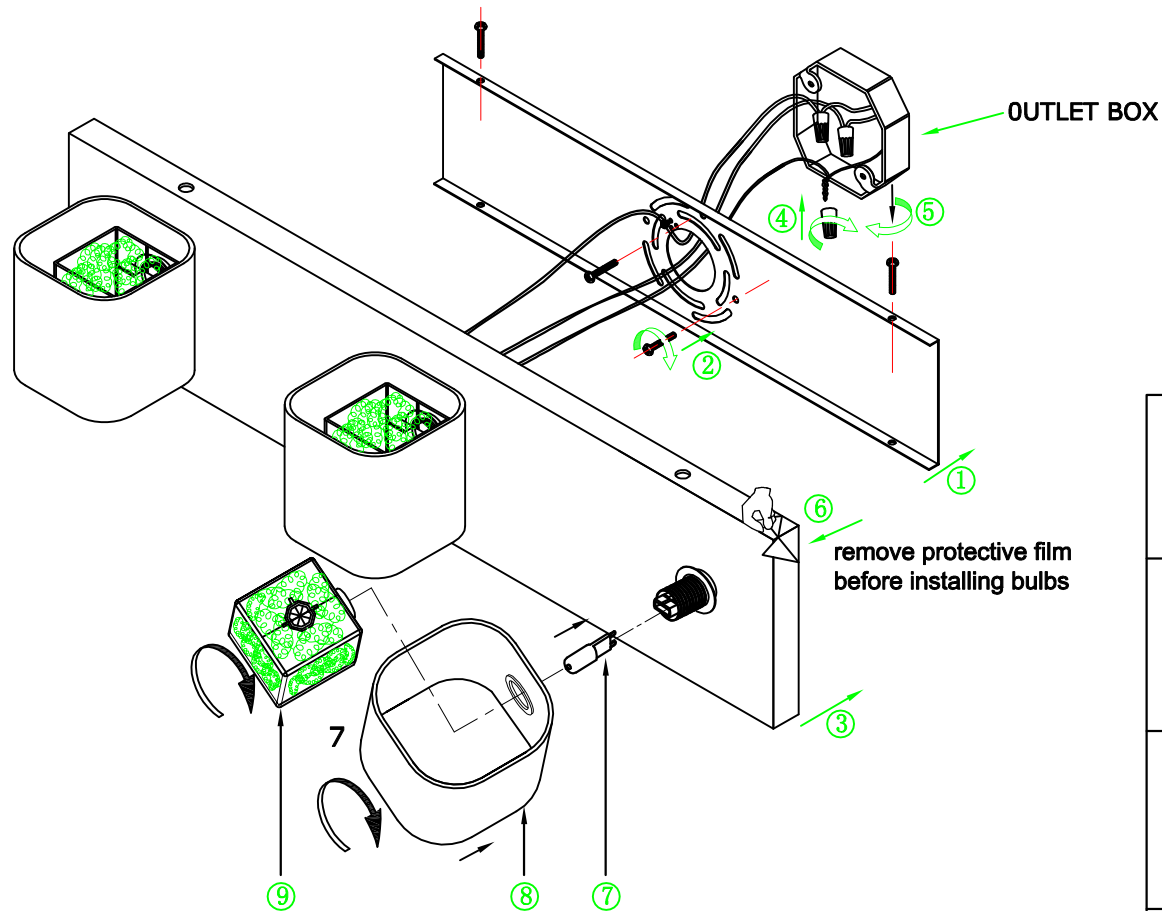

INSTALLATION INSTRUCTION

E22833-18PCPC

FEATURE

- Lamp Type: G9 3×MAX 60W 120V~ 60HZ
- The lamp is for indoor use only