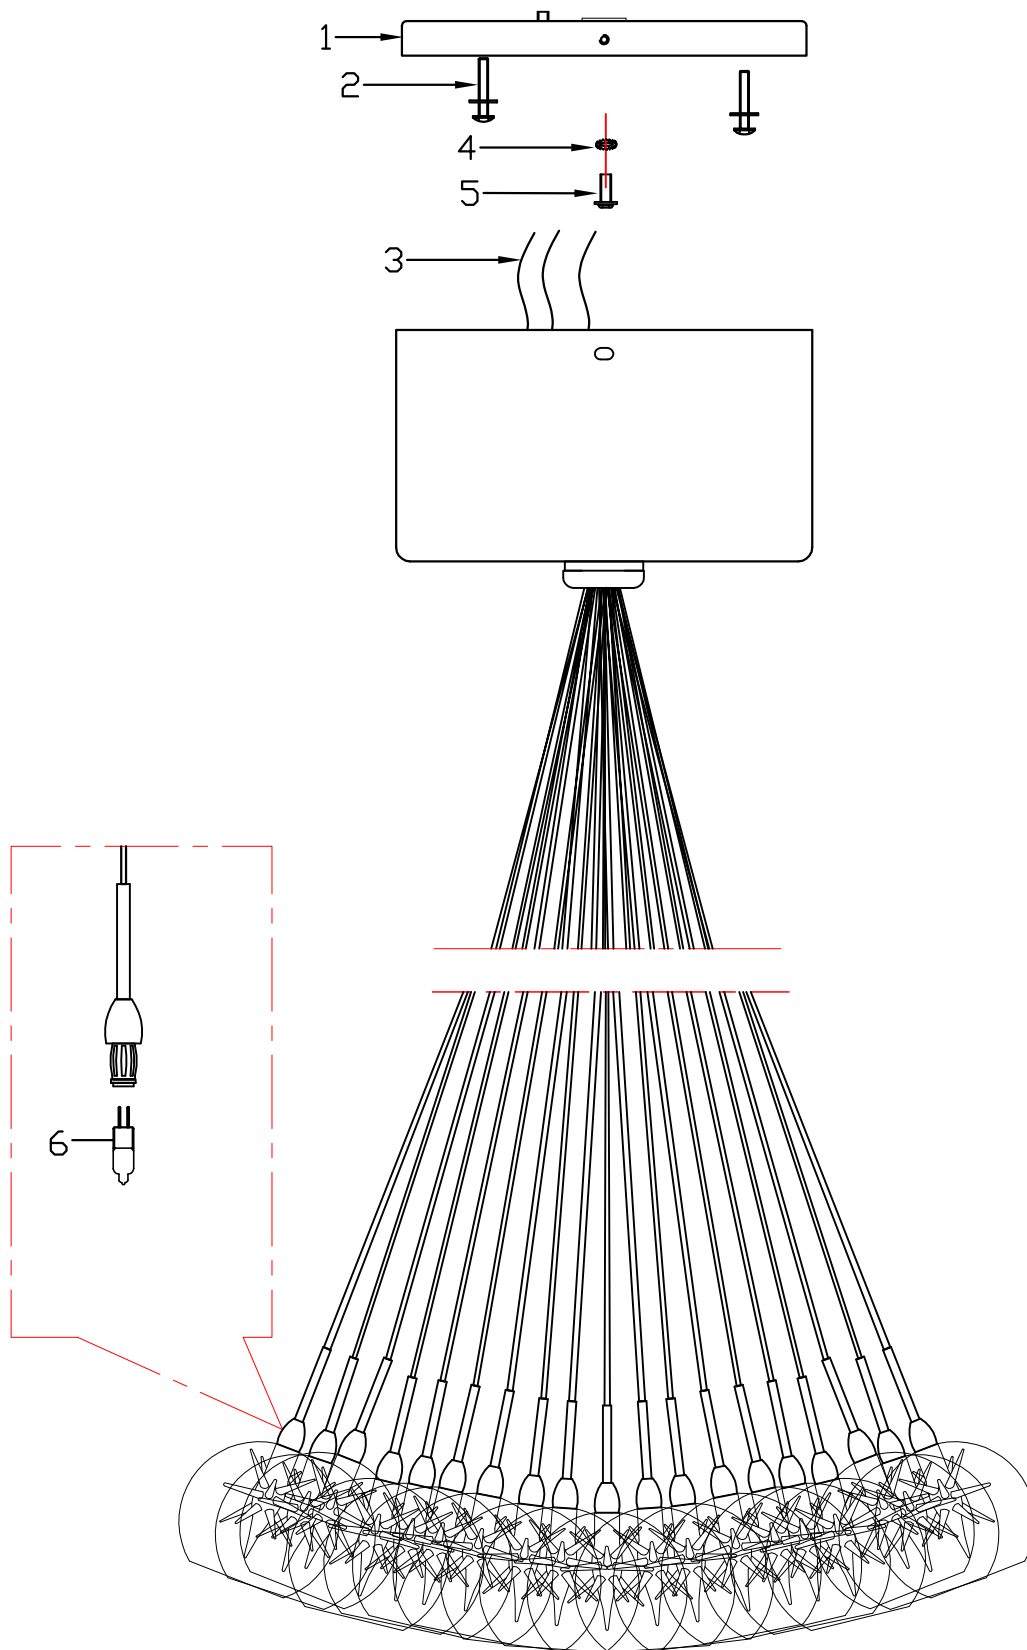

INSTALLATION INSTRUCTION

Item No.: **ESUB20113**

FEATURE

● Lamp Type: G4 19 x Max. 10W 12V~

The lamp is for indoor use only