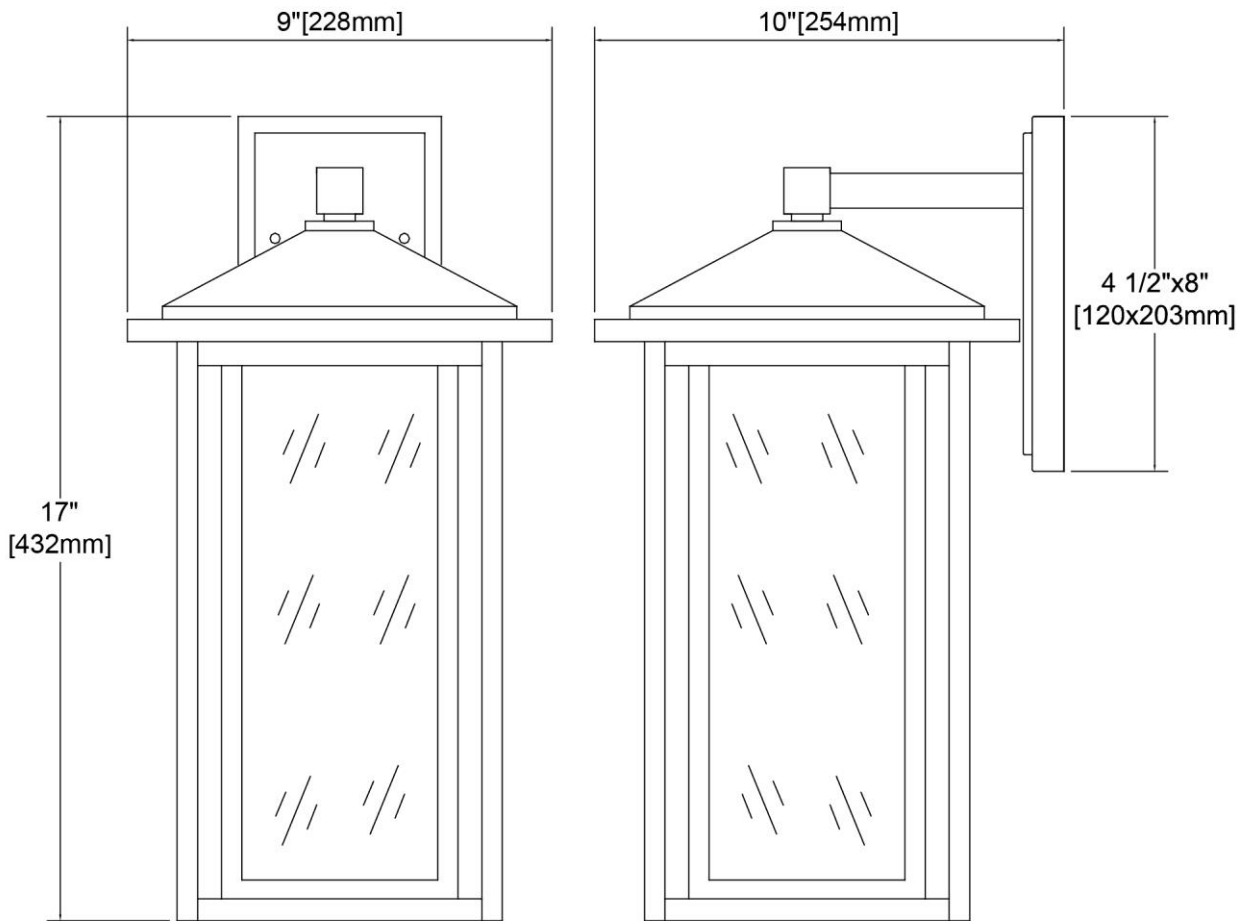

<b>ITEM #:</b>	87134/1
<b>UPC</b>	748119136097
<b>Description</b>	Solitude 1-Light Sconce in Matte Black with Clear Glass
<b>Finish</b>	Matte Black
<b>Materials</b>	Aluminum, Glass
<b>Brand</b>	ELK Lighting
<b>Collection</b>	Solitude
<b>Category</b>	Outdoor Lighting
<b>Type</b>	Sconce

ITEM DIMENSIONS				RATINGS & SPECIFICATIONS				
<b>Width</b>	9 inches			<b>Safety Rating</b>	ETL		<b>Certification</b>	Wet locations
<b>Depth</b>	10 inches			<b>ADA Compliant</b>	N/A		<b>Voltage</b>	120
<b>Height</b>	17 inches			<b>BULBS / SOCKETS</b>				
<b>Weight</b>	6 pounds			<b>Quantity</b>	1	<b>Wattage</b>	60 watts	
<b>ADDITIONAL DIMENSIONS</b>				<b>Included</b>	No	<b>Type</b>	A19 (E26 Medium Base)	
<b>Backplate / Canopy</b>	4.5x8			<b>Other</b>	N/A			
<b>HCWO</b>	2.5 inches			<b>CHAIN / CORD INFORMATION</b>				
<b>Min. Extension</b>	N/A			<b>Chain</b>	N/A		<b>Cord</b>	8 inches
<b>Max. Extension</b>	N/A			<b>SHADE / GLASS DETAILS</b>				
<b>OVERALL HEIGHT</b>				<b>Shade/Glass Description</b>	Clear glass			
<b>Min.</b>	N/A	<b>Max.</b>	N/A					
<b>EXTENSION ROD(S)</b>				<b>Width</b>	4.25 inches		<b>Height</b>	12.4 inches
N/A				<b>Width at Top</b>	N/A		<b>Width at Bottom</b>	N/A