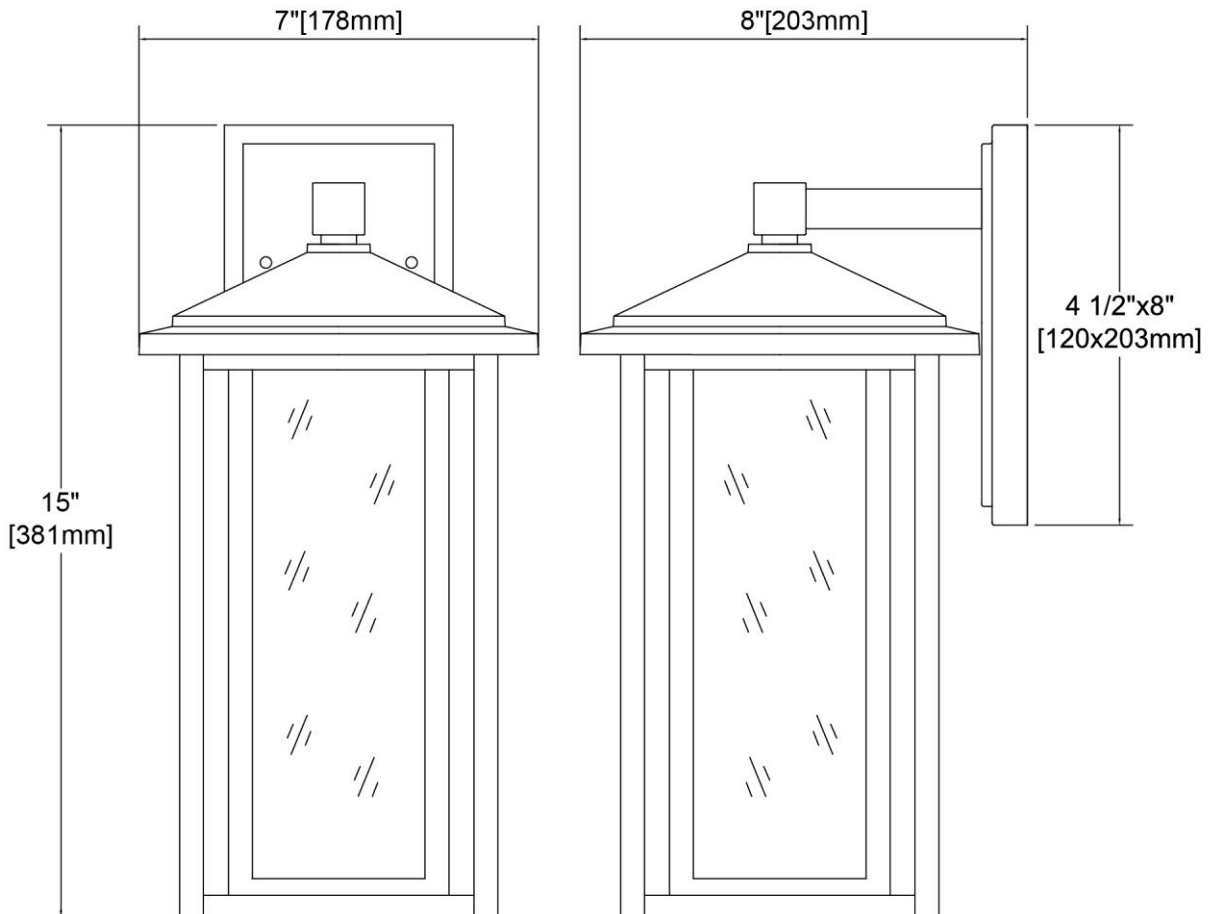

<b>ITEM #:</b>	87133/1
<b>UPC</b>	748119136080
<b>Description</b>	Solitude 1-Light Sconce in Matte Black with Clear Glass
<b>Finish</b>	Matte Black
<b>Materials</b>	Aluminum, Glass
<b>Brand</b>	ELK Lighting
<b>Collection</b>	Solitude
<b>Category</b>	Outdoor Lighting
<b>Type</b>	Sconce

ITEM DIMENSIONS				RATINGS & SPECIFICATIONS				
<b>Width</b>	7 inches			<b>Safety Rating</b>	ETL		<b>Certification</b>	Wet locations
<b>Depth</b>	8 inches			<b>ADA Compliant</b>	N/A		<b>Voltage</b>	120
<b>Height</b>	15 inches			<b>BULBS / SOCKETS</b>				
<b>Weight</b>	3.75 pounds			<b>Quantity</b>	1	<b>Wattage</b>	60 watts	
<b>ADDITIONAL DIMENSIONS</b>				<b>Included</b>	No	<b>Type</b>	A19 (E26 Medium Base)	
<b>Backplate / Canopy</b>	4.5x8			<b>Other</b>	N/A			
<b>HCWO</b>	2.5 inches			<b>CHAIN / CORD INFORMATION</b>				
<b>Min. Extension</b>	N/A			<b>Chain</b>	N/A	<b>Cord</b>	8 inches	
<b>Max. Extension</b>	N/A			<b>SHADE / GLASS DETAILS</b>				
<b>OVERALL HEIGHT</b>				<b>Shade/Glass Description</b>	Clear glass			
<b>Min.</b>	N/A		<b>Max.</b>	N/A				
<b>EXTENSION ROD(S)</b>				<b>Width</b>	3.43 inches		<b>Height</b>	10.51 inches
N/A				<b>Width at Top</b>	N/A		<b>Width at Bottom</b>	N/A