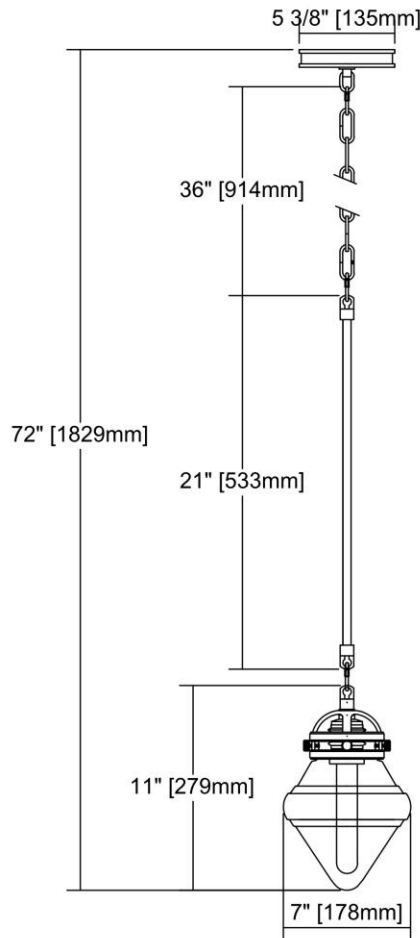


	ITEM #:	67125/1
	UPC	748119100883
	Description	Gramercy 1-Light Mini Pendant in Oil Rubbed Bronze with Clear Glass
	Finish	Oil Rubbed Bronze
	Materials	Glass, Metal
	Brand	ELK Lighting
	Collection	Gramercy
	Category	Indoor Lighting
	Type	Mini Pendant

ITEM DIMENSIONS				RATINGS & SPECIFICATIONS				
Width	7 inches			Safety Rating	UL		Certification	N/A
Depth	7 inches			ADA Compliant	N/A		Voltage	N/A
Height	11 inches			BULBS / SOCKETS				
Weight	4 pounds			Quantity	1	Wattage	60 watts	
ADDITIONAL DIMENSIONS				Included	No		Type	A19 (E26 Medium Base)
Backplate / Canopy	N/A			Other	N/A			
HCWO	N/A			CHAIN / CORD INFORMATION				
Min. Extension	N/A			Chain	N/A		Cord	N/A
Max. Extension	N/A			SHADE / GLASS DETAILS				
OVERALL HEIGHT				Shade/Glass Description	Clear Glass			
Min.	N/A	Max.	N/A					
EXTENSION ROD(S)				Width	N/A		Height	N/A
N/A				Width at Top	N/A		Width at Bottom	N/A