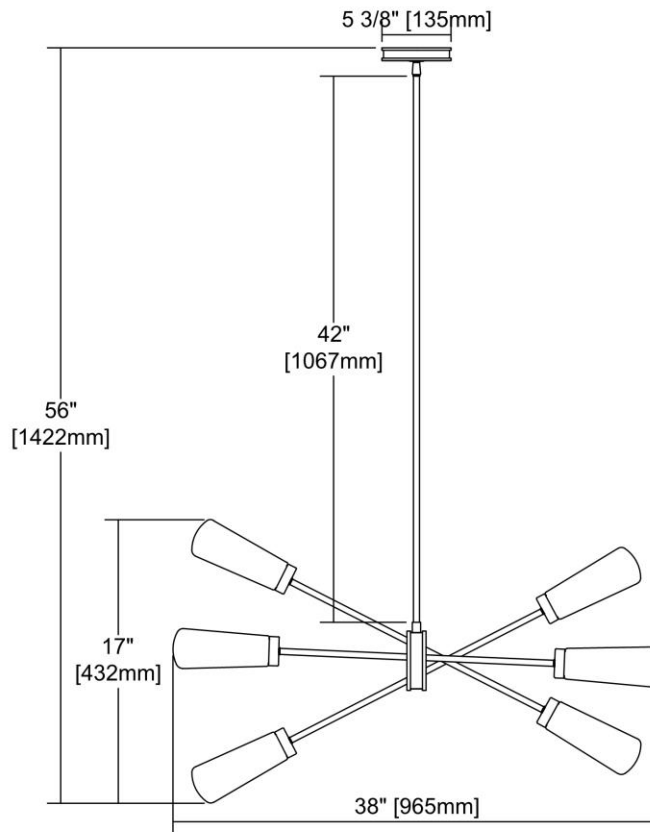

ITEM DIMENSIONS				RATINGS & SPECIFICATIONS				
Width	38 inches			Safety Rating	N/A		Certification	N/A
Depth	23 inches			ADA Compliant	N/A		Voltage	N/A
Height	17 inches			BULBS / SOCKETS				
Weight	9 pounds			Quantity	6	Wattage	60 watts	
ADDITIONAL DIMENSIONS				Included	No		Type	B11 (E12 Candelabra Base)
Backplate / Canopy	5x5			Other	N/A			
HCWO	N/A			CHAIN / CORD INFORMATION				
Min. Extension	N/A			Chain	N/A		Cord	N/A
Max. Extension	N/A			SHADE / GLASS DETAILS				
OVERALL HEIGHT				Shade/Glass Description	Seedy Glass			
Min.	N/A		Max.	N/A				
EXTENSION ROD(S)				Width	N/A		Height	N/A
Rods: 1-6, 1-12, 1-24				Width at Top	N/A		Width at Bottom	N/A