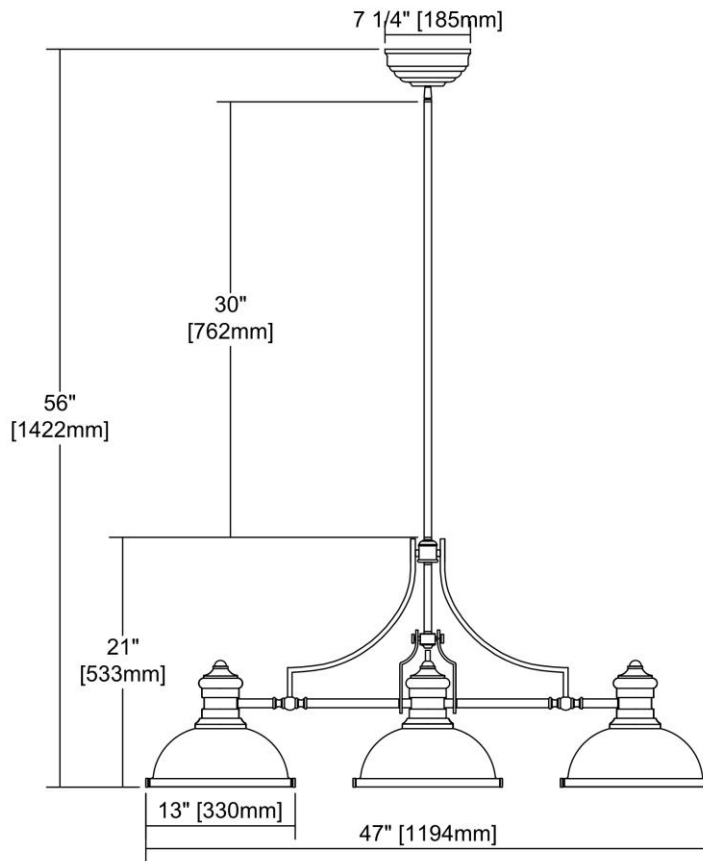

| | |
|--------------------|---|
| ITEM #: | 66605-3 |
| UPC | 748119130231 |
| Description | Chadwick 1-Light Island Light in Black Nickel with Metal Shade and Frosted Glass Diffuser |
| Finish | Black Nickel |
| Materials | Glass, Metal |
| Brand | ELK Lighting |
| Collection | Chadwick |
| Category | Indoor Lighting |
| Type | Island Light |

| ITEM DIMENSIONS | | | | RATINGS & SPECIFICATIONS | | | | |
|------------------------------|-----------|--|-------------|---------------------------------|---|----------------|------------------------|-----|
| Width | 47 inches | | | Safety Rating | N/A | | Certification | N/A |
| Depth | 13 inches | | | ADA Compliant | N/A | | Voltage | N/A |
| Height | 21 inches | | | BULBS / SOCKETS | | | | |
| Weight | 15 pounds | | | Quantity | 1 | Wattage | 100 watts | |
| ADDITIONAL DIMENSIONS | | | | Included | No | Type | A19 (E26 Medium Base) | |
| Backplate / Canopy | 8x8 | | | Other | N/A | | | |
| HCWO | N/A | | | CHAIN / CORD INFORMATION | | | | |
| Min. Extension | N/A | | | Chain | N/A | | Cord | N/A |
| Max. Extension | N/A | | | SHADE / GLASS DETAILS | | | | |
| OVERALL HEIGHT | | | | Shade/Glass Description | Metal Shade with Frosted Glass Diffuser | | | |
| Min. | N/A | | Max. | N/A | | | | |
| EXTENSION ROD(S) | | | | Width | N/A | | Height | N/A |
| Rods: 1-6, 2-12 | | | | Width at Top | N/A | | Width at Bottom | N/A |