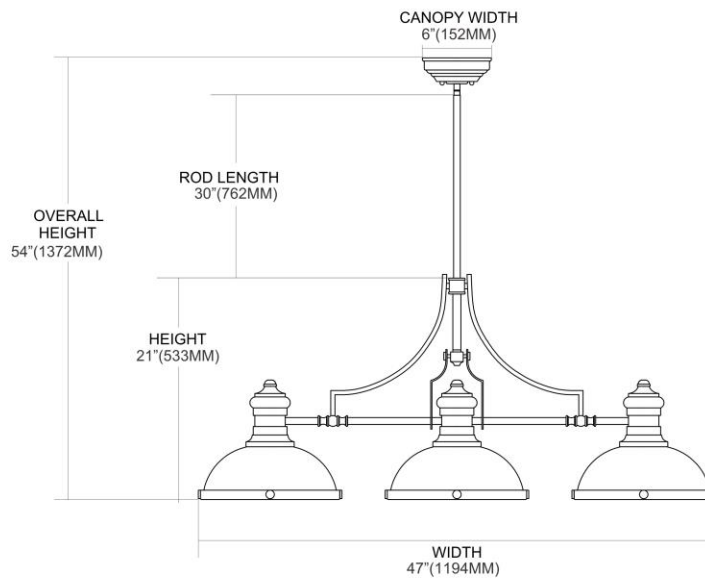


	ITEM #:	66125-3-LED
	UPC	830335019954
	Description	Chadwick 3-Light Island Light in Satin Nickel with Matching Shade - Includes LED Bulbs
	Finish	Satin Nickel
	Materials	Glass, Steel
	Brand	ELK Lighting
	Collection	Chadwick
	Category	Indoor Lighting
	Type	Island Light

ITEM DIMENSIONS				RATINGS & SPECIFICATIONS				
Width	13 inches			Safety Rating	N/A		Certification	N/A
Depth	47 inches			ADA Compliant	N/A		Voltage	N/A
Height	21 inches			BULBS / SOCKETS				
Weight	15 pounds			Quantity	3	Wattage	9.5 watts	
ADDITIONAL DIMENSIONS				Included	Yes		Type	A19 LED (E26 Medium Base)
Backplate / Canopy	7.25x7.25			Other	N/A			
HCWO	N/A			CHAIN / CORD INFORMATION				
Min. Extension	N/A			Chain	N/A		Cord	N/A
Max. Extension	N/A			SHADE / GLASS DETAILS				
OVERALL HEIGHT				Shade/Glass Description	Matching Shade			
Min.	N/A	Max.	N/A					
EXTENSION ROD(S)				Width	N/A		Height	N/A
Rods: 1-6, 2-12				Width at Top	N/A		Width at Bottom	N/A