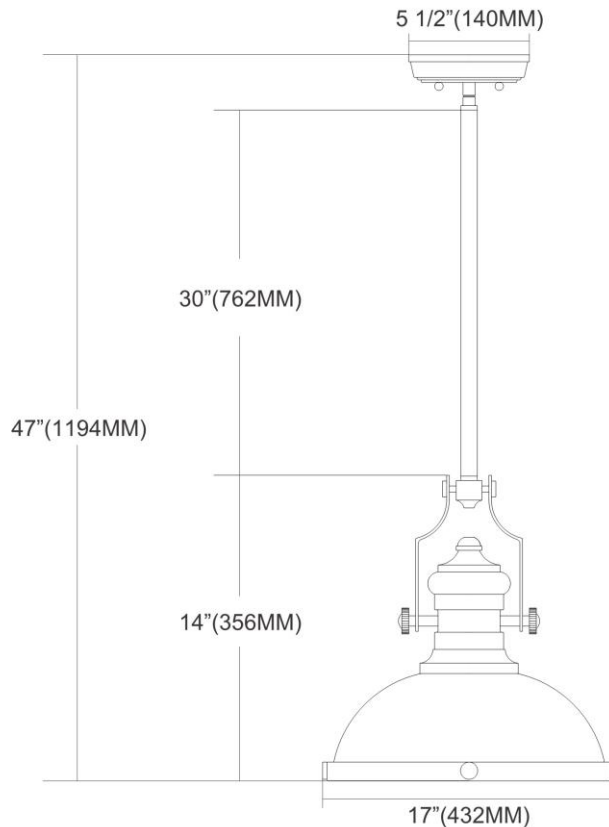


 LED	ITEM #:	66118-1-LED
	UPC	830335020042
	Description	Chadwick 1-Light Pendant in Polished Nickel with Matching Shades - Includes LED Bulb
	Finish	Polished Nickel
	Materials	Glass, Steel
	Brand	ELK Lighting
	Collection	Chadwick
	Category	Indoor Lighting
	Type	Pendant

ITEM DIMENSIONS				RATINGS & SPECIFICATIONS				
Width	17 inches			Safety Rating	N/A		Certification	N/A
Depth	17 inches			ADA Compliant	N/A		Voltage	N/A
Height	14 inches			BULBS / SOCKETS				
Weight	9 pounds			Quantity	1	Wattage	9.5 watts	
ADDITIONAL DIMENSIONS				Included	Yes		Type	A19 LED (E26 Medium Base)
Backplate / Canopy	6x6			Other	N/A			
HCWO	N/A			CHAIN / CORD INFORMATION				
Min. Extension	N/A			Chain	N/A		Cord	N/A
Max. Extension	N/A			SHADE / GLASS DETAILS				
OVERALL HEIGHT				Shade/Glass Description	Matching Shades			
Min.	N/A		Max.	N/A				
EXTENSION ROD(S)				Width	17 inches		Height	N/A
Rods: 1-6, 2-12				Width at Top	N/A		Width at Bottom	N/A