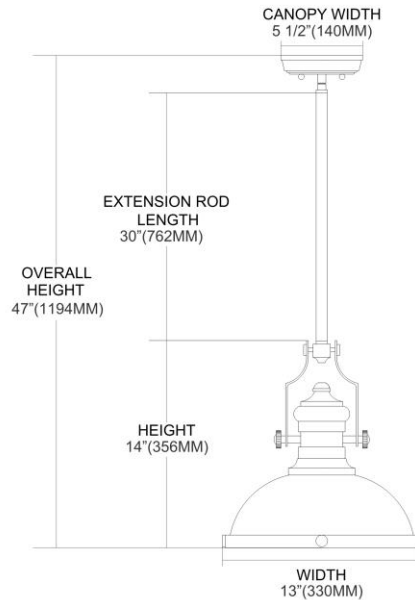


	ITEM #:	66114-1
	UPC	830335010470
	Description	Chadwick 1-Light Pendant in Polished Nickel with Matching Shade
	Finish	Polished Nickel
	Materials	Glass, Steel
	Brand	ELK Lighting
	Collection	Chadwick
	Category	Indoor Lighting
	Type	Pendant

ITEM DIMENSIONS				RATINGS & SPECIFICATIONS				
Width	13 inches			Safety Rating	N/A		Certification	N/A
Depth	13 inches			ADA Compliant	N/A		Voltage	N/A
Height	14 inches			BULBS / SOCKETS				
Weight	5 pounds			Quantity	1	Wattage	100 watts	
ADDITIONAL DIMENSIONS				Included	No		Type	A19 (E26 Medium Base)
Backplate / Canopy	6x6			Other	N/A			
HCWO	N/A			CHAIN / CORD INFORMATION				
Min. Extension	N/A			Chain	N/A		Cord	N/A
Max. Extension	N/A			SHADE / GLASS DETAILS				
OVERALL HEIGHT				Shade/Glass Description	Matching Shade			
Min.	N/A		Max.	N/A				
EXTENSION ROD(S)				Width	13 inches		Height	N/A
Rods: 1-6, 2-12				Width at Top	N/A		Width at Bottom	N/A