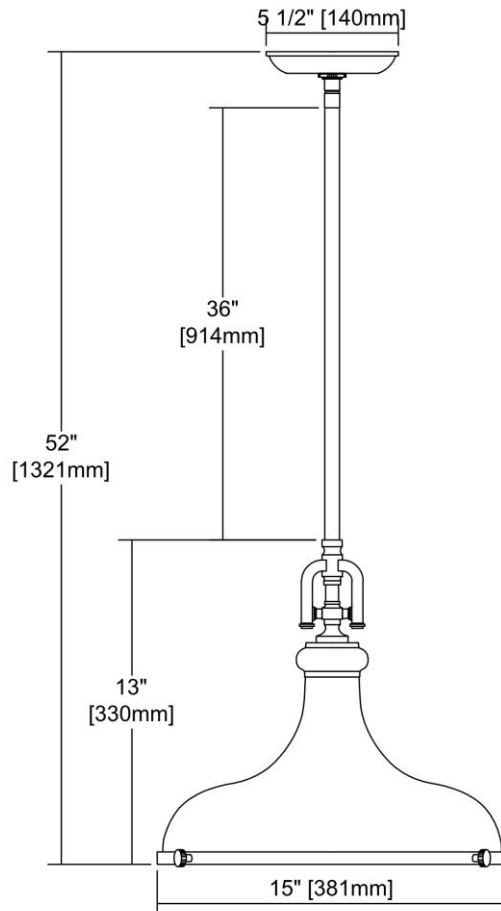


	ITEM #:	57082/1
	UPC	748119090238
	Description	Rutherford 1-Light Pendant in Polished Nickel and Weathered Zinc with Metal Shade
	Finish	Polished Nickel, Weathered Zinc
	Materials	Metal
	Brand	ELK Lighting
	Collection	Rutherford
	Category	Indoor Lighting
	Type	Pendant

ITEM DIMENSIONS				RATINGS & SPECIFICATIONS				
Width	18 inches			Safety Rating	UL		Certification	N/A
Depth	18 inches			ADA Compliant	N/A		Voltage	N/A
Height	14 inches			BULBS / SOCKETS				
Weight	8 pounds			Quantity	1	Wattage	100 watts	
ADDITIONAL DIMENSIONS				Included	No		Type	A19 (E26 Medium Base)
Backplate / Canopy	5.5x5.5			Other	N/A			
HCWO	N/A			CHAIN / CORD INFORMATION				
Min. Extension	N/A			Chain	N/A		Cord	N/A
Max. Extension	N/A			SHADE / GLASS DETAILS				
OVERALL HEIGHT				Shade/Glass Description	Diffuser and Metal Shade			
Min.	N/A		Max.	N/A				
EXTENSION ROD(S)				Width	18 inches		Height	N/A
Rods: 1-6, 1-12, 1-18				Width at Top	N/A		Width at Bottom	N/A