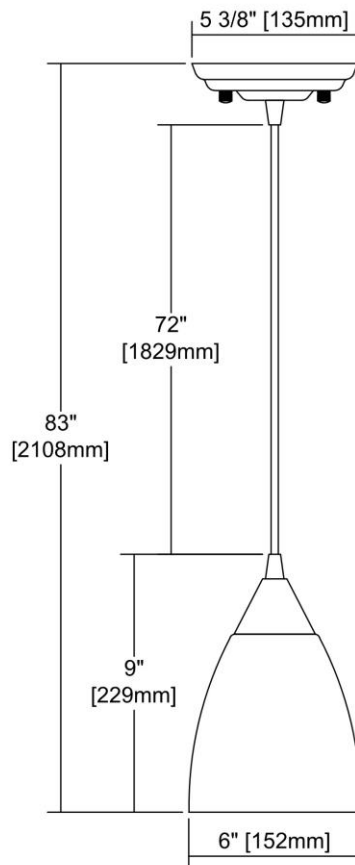


	ITEM #:	56530/1-LA
	UPC	748119120607
	Description	Merida 1-Light Mini Pendant in Chrome with Silver Linen Glass - Includes Adapter Kit
	Finish	Polished Chrome
	Materials	Glass, Metal
	Brand	ELK Lighting
	Collection	Merida
	Category	Indoor Lighting
	Type	Mini Pendant

ITEM DIMENSIONS				RATINGS & SPECIFICATIONS				
Width	6 inches			Safety Rating	UL		Certification	N/A
Depth	6 inches			ADA Compliant	N/A		Voltage	N/A
Height	9 inches			BULBS / SOCKETS				
Weight	2 pounds			Quantity	1	Wattage	100 watts	
ADDITIONAL DIMENSIONS				Included	No		Type	A19 (E26 Medium Base)
Backplate / Canopy	5x5			Other	N/A			
HCWO	N/A			CHAIN / CORD INFORMATION				
Min. Extension	N/A			Chain	N/A		Cord	N/A
Max. Extension	N/A			SHADE / GLASS DETAILS				
OVERALL HEIGHT				Shade/Glass Description	Silver Linen Glass			
Min.	N/A		Max.	N/A				
EXTENSION ROD(S)				Width	N/A		Height	N/A
N/A				Width at Top	N/A		Width at Bottom	N/A