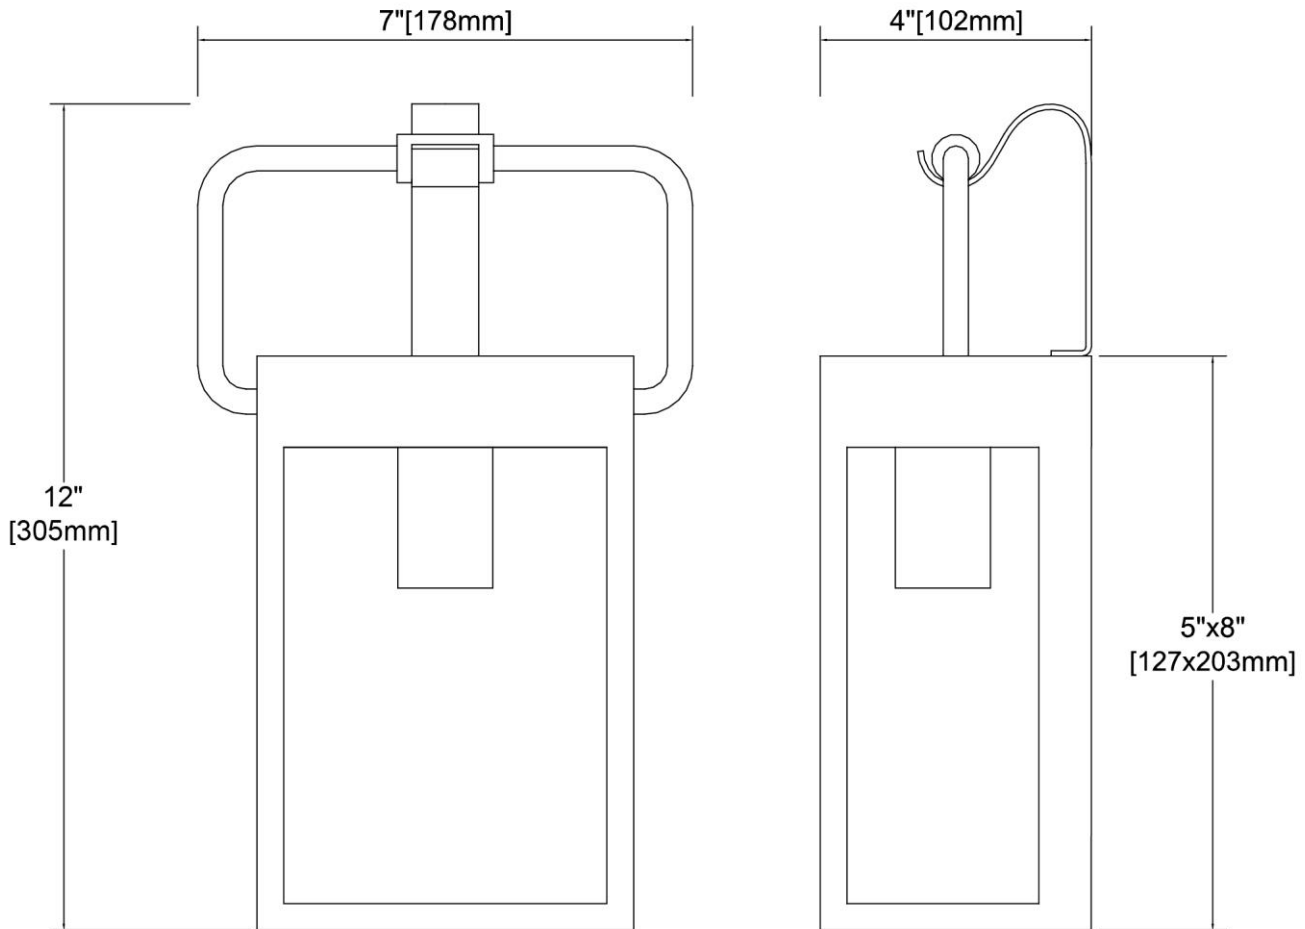

| | |
|--------------------|---|
| ITEM #: | 46680/1 |
| UPC | 748119134253 |
| Description | Knowlton 1-Light Sconce in Matte Black with Seedy Glass |
| Finish | Matte Black, Brushed Brass |
| Materials | Brass, Glass, Steel |
| Brand | ELK Lighting |
| Collection | Knowlton |
| Category | Outdoor Lighting |
| Type | Sconce |

| ITEM DIMENSIONS | | | | RATINGS & SPECIFICATIONS | | | | |
|------------------------------|-----------|-------------|-----|---------------------------------|-------------|----------------|------------------------|---------------|
| Width | 7 inches | | | Safety Rating | ETL | | Certification | Wet locations |
| Depth | 4 inches | | | ADA Compliant | N/A | | Voltage | 120 |
| Height | 12 inches | | | BULBS / SOCKETS | | | | |
| Weight | 3 pounds | | | Quantity | 1 | Wattage | 100 watts | |
| ADDITIONAL DIMENSIONS | | | | Included | No | Type | A19 (E26 Medium Base) | |
| Backplate / Canopy | 5x8 | | | Other | N/A | | | |
| HCWO | 8 inches | | | CHAIN / CORD INFORMATION | | | | |
| Min. Extension | N/A | | | Chain | N/A | Cord | 8 inches | |
| Max. Extension | N/A | | | SHADE / GLASS DETAILS | | | | |
| OVERALL HEIGHT | | | | Shade/Glass Description | Seedy glass | | | |
| Min. | N/A | Max. | N/A | | | | | |
| EXTENSION ROD(S) | | | | Width | N/A | | Height | N/A |
| N/A | | | | Width at Top | N/A | | Width at Bottom | N/A |