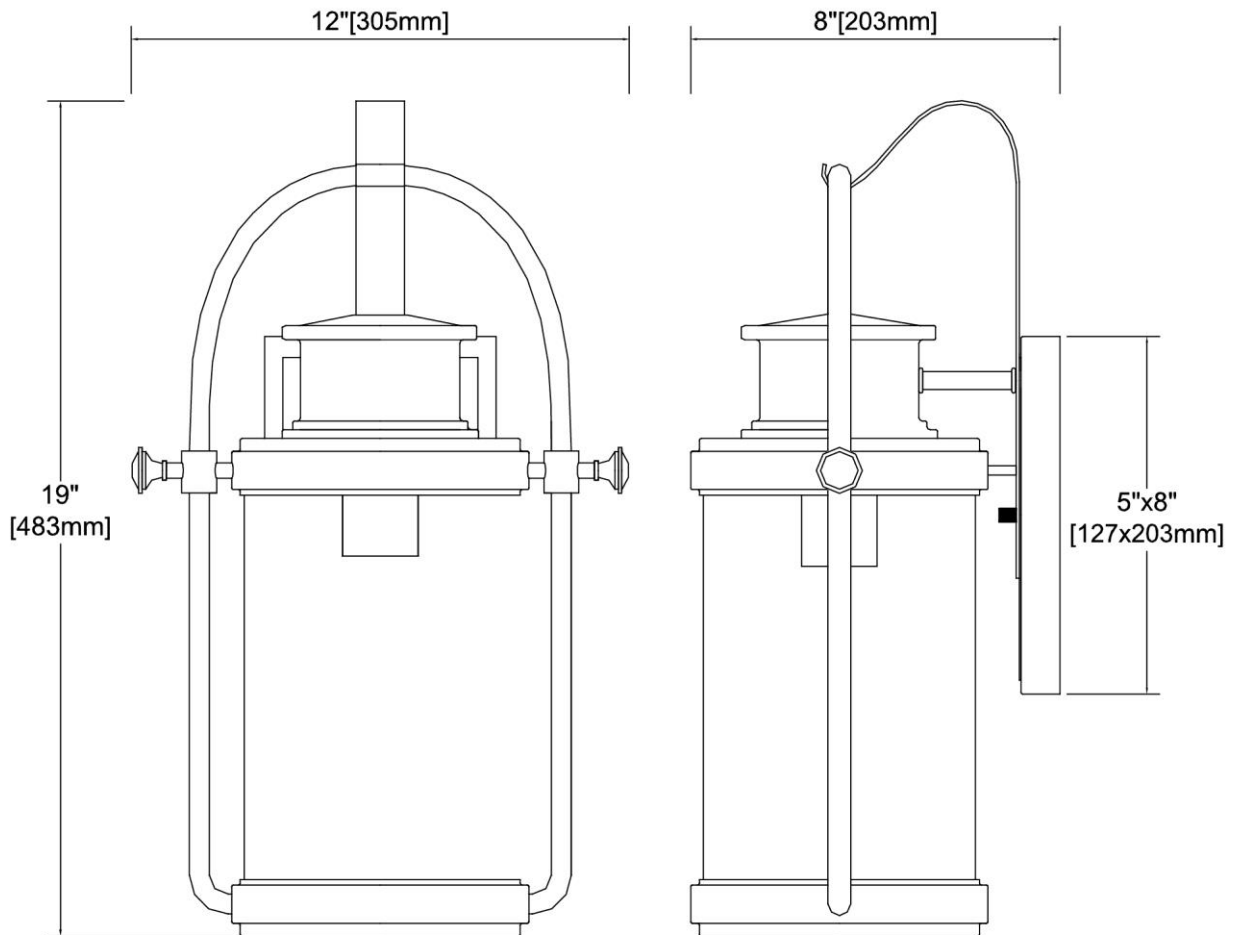

ITEM #:	46671/1
UPC	748119134222
Description	Wexford 1-Light Sconce in Matte Black with Seedy Glass
Finish	Matte Black, Brushed Brass
Materials	Brass, Glass, Steel
Brand	ELK Lighting
Collection	Wexford
Category	Outdoor Lighting
Type	Sconce

ITEM DIMENSIONS				RATINGS & SPECIFICATIONS				
Width	12 inches			Safety Rating	ETL		Certification	Wet locations
Depth	8 inches			ADA Compliant	N/A		Voltage	120
Height	19 inches			BULBS / SOCKETS				
Weight	6 pounds			Quantity	1	Wattage	100 watts	
ADDITIONAL DIMENSIONS				Included	No		Type	A19 (E26 Medium Base)
Backplate / Canopy	5x8			Other	N/A			
HCWO	10 inches			CHAIN / CORD INFORMATION				
Min. Extension	N/A			Chain	N/A		Cord	8 inches
Max. Extension	N/A			SHADE / GLASS DETAILS				
OVERALL HEIGHT				Shade/Glass Description	Seedy glass			
Min.	N/A		Max.	N/A				
EXTENSION ROD(S)				Width	6 inches		Height	11 inches
N/A				Width at Top	N/A		Width at Bottom	N/A