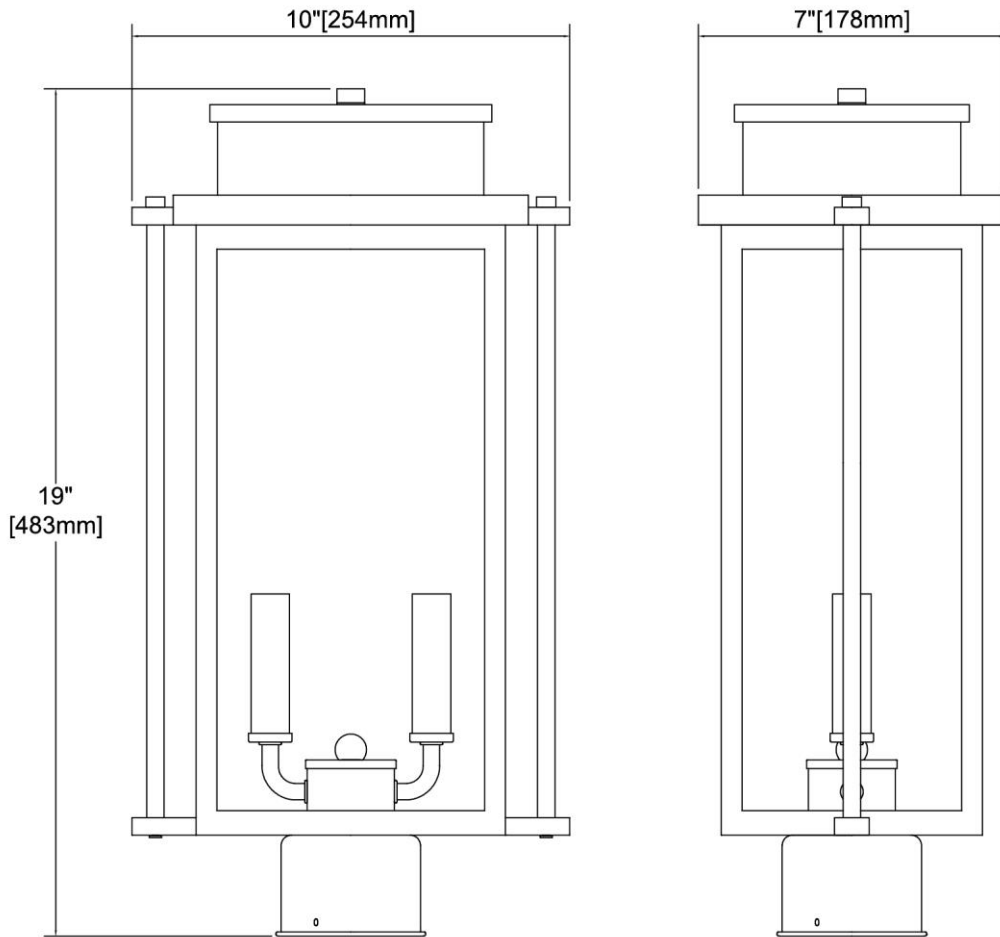

<b>ITEM #:</b>	45444/2
<b>UPC</b>	748119138879
<b>Description</b>	Braddock 2-Light Outdoor Post Mount in Architectural Bronze with Seedy Glass Enclosure
<b>Finish</b>	Architectural Bronze
<b>Materials</b>	Glass, Steel
<b>Brand</b>	ELK Lighting
<b>Collection</b>	Braddock
<b>Category</b>	Outdoor Lighting
<b>Type</b>	Post Mount

ITEM DIMENSIONS				RATINGS & SPECIFICATIONS				
<b>Width</b>	10 inches			<b>Safety Rating</b>	ETL		<b>Certification</b>	Wet locations
<b>Depth</b>	7 inches			<b>ADA Compliant</b>	N/A		<b>Voltage</b>	120 volts
<b>Height</b>	19 inches			<b>BULBS / SOCKETS</b>				
<b>Weight</b>	8 pounds			<b>Quantity</b>	2	<b>Wattage</b>	60 watts	
<b>ADDITIONAL DIMENSIONS</b>				<b>Included</b>	No		<b>Type</b>	Torpedo (E12 Candelabra Base)
<b>Backplate / Canopy</b>	N/A			<b>Other</b>	N/A			
<b>HCWO</b>	N/A			<b>CHAIN / CORD INFORMATION</b>				
<b>Min. Extension</b>	N/A			<b>Chain</b>	N/A		<b>Cord</b>	8 inches
<b>Max. Extension</b>	N/A			<b>SHADE / GLASS DETAILS</b>				
<b>OVERALL HEIGHT</b>				<b>Shade/Glass Description</b>	Seedy Glass Enclosure			
<b>Min.</b>	N/A		<b>Max.</b>	N/A				
<b>EXTENSION ROD(S)</b>				<b>Width</b>	N/A		<b>Height</b>	N/A
N/A				<b>Width at Top</b>	N/A		<b>Width at Bottom</b>	N/A