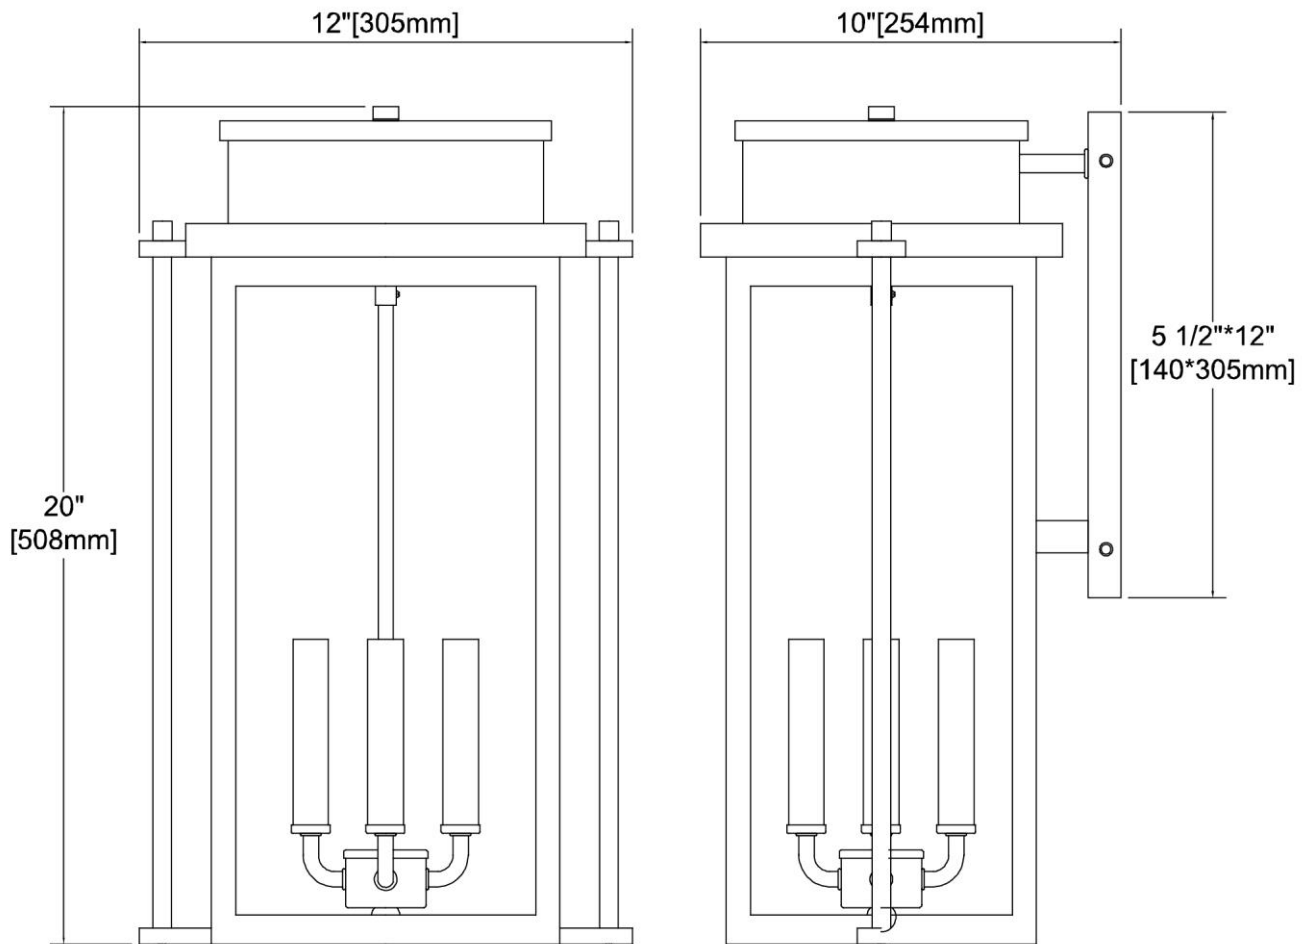

ITEM #:	45442/4
UPC	748119138855
Description	Braddock 4-Light Outdoor Sconce in Architectural Bronze with Seedy Glass Enclosure
Finish	Architectural Bronze
Materials	Glass, Steel
Brand	ELK Lighting
Collection	Braddock
Category	Outdoor Lighting
Type	Sconce

ITEM DIMENSIONS				RATINGS & SPECIFICATIONS				
Width	12 inches			Safety Rating	ETL		Certification	Wet locations
Depth	10 inches			ADA Compliant	N/A		Voltage	120 volts
Height	20 inches			BULBS / SOCKETS				
Weight	14 pounds			Quantity	4	Wattage	60 watts	
ADDITIONAL DIMENSIONS				Included	No	Type	Torpedo (E12 Candelabra Base)	
Backplate / Canopy	5.5x12			Other	N/A			
HCWO	6 inches			CHAIN / CORD INFORMATION				
Min. Extension	N/A			Chain	N/A	Cord	8 inches	
Max. Extension	N/A			SHADE / GLASS DETAILS				
OVERALL HEIGHT				Shade/Glass Description	Seedy Glass Enclosure			
Min.	N/A	Max.	N/A					
EXTENSION ROD(S)				Width	N/A		Height	N/A
N/A				Width at Top	N/A		Width at Bottom	N/A