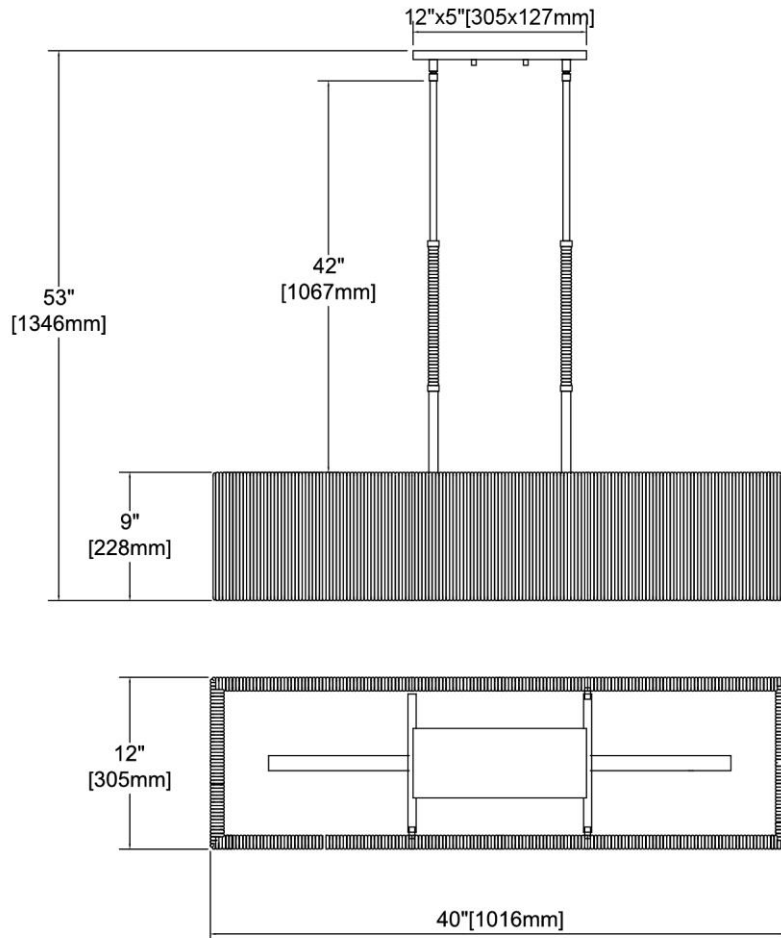


	<b>ITEM #:</b>	32414/5
	<b>UPC</b>	748119133188
	<b>Description</b>	Abaca 5-Light Linear Chandelier in Satin Brass with Abaca Rope
	<b>Finish</b>	Satin Brass
	<b>Materials</b>	Abaca, Steel
	<b>Brand</b>	ELK Lighting
	<b>Collection</b>	Abaca
	<b>Category</b>	Indoor Lighting
	<b>Type</b>	Chandelier

ITEM DIMENSIONS				RATINGS & SPECIFICATIONS				
<b>Width</b>	40 inches			<b>Safety Rating</b>	UL		<b>Certification</b>	Dry locations
<b>Depth</b>	12 inches			<b>ADA Compliant</b>	N/A		<b>Voltage</b>	120 volts
<b>Height</b>	9 inches			<b>BULBS / SOCKETS</b>				
<b>Weight</b>	11 pounds			<b>Quantity</b>	5	<b>Wattage</b>	60 watts	
<b>ADDITIONAL DIMENSIONS</b>				<b>Included</b>	No	<b>Type</b>	A19 (E26 Medium Base)	
<b>Backplate / Canopy</b>	12x5			<b>Other</b>	N/A			
<b>HCWO</b>	N/A			<b>CHAIN / CORD INFORMATION</b>				
<b>Min. Extension</b>	N/A			<b>Chain</b>	N/A	<b>Cord</b>	72 inches - Clear	
<b>Max. Extension</b>	N/A			<b>SHADE / GLASS DETAILS</b>				
<b>OVERALL HEIGHT</b>				<b>Shade/Glass Description</b>	Abaca rope			
<b>Min.</b>	17 inches	<b>Max.</b>	53 inches					
<b>EXTENSION ROD(S)</b>				<b>Width</b>	40 inches		<b>Height</b>	9 inches
Rods: 4-6, 2-12, 2-18				<b>Width at Top</b>	40 inches		<b>Width at Bottom</b>	40 inches