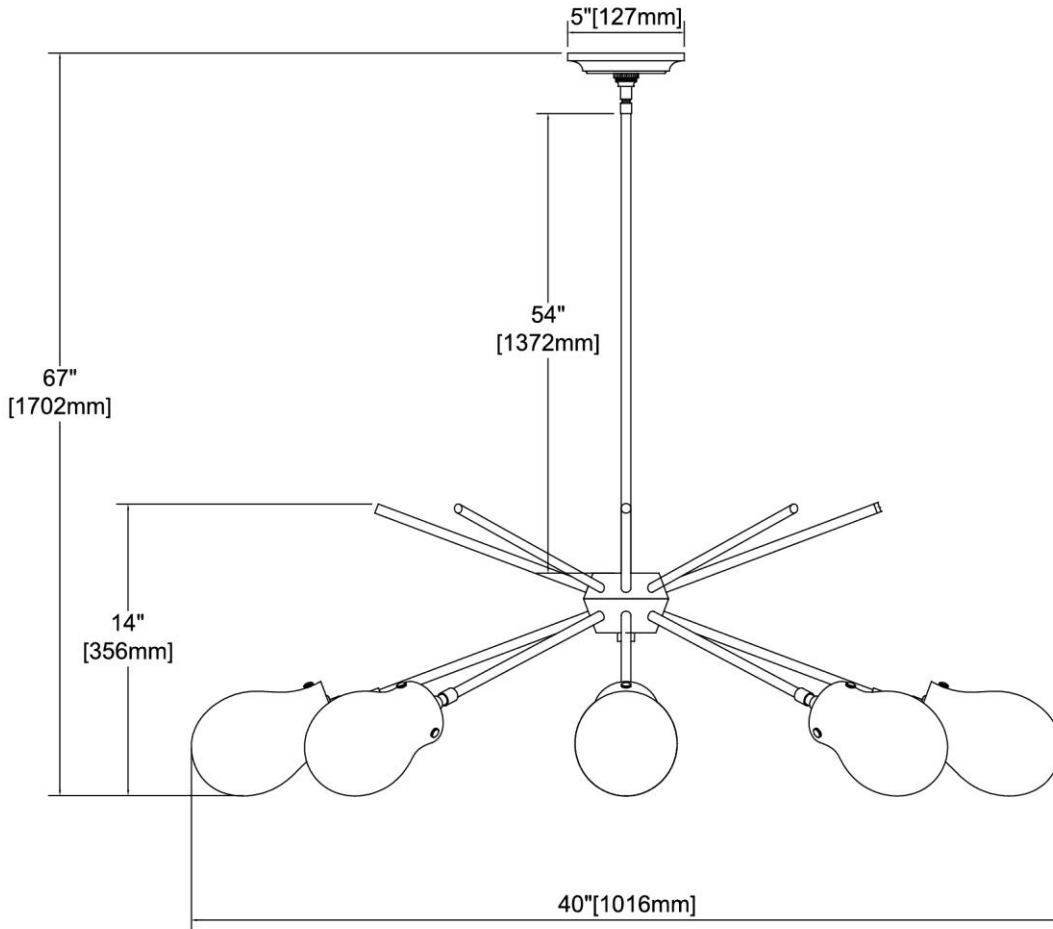


	ITEM #:	31939/8
	UPC	748119133355
	Description	Jaelyn 8-Light Chandelier in Oil Rubbed Bronze with Clear Glass
	Finish	Oil Rubbed Bronze
	Materials	Glass, Steel
	Brand	ELK Lighting
	Collection	Jaelyn
	Category	Indoor Lighting
	Type	Chandelier

ITEM DIMENSIONS				RATINGS & SPECIFICATIONS				
Width	40 inches			Safety Rating	UL		Certification	Dry locations
Depth	40 inches			ADA Compliant	N/A		Voltage	120
Height	14 inches			BULBS / SOCKETS				
Weight	12 pounds			Quantity	8	Wattage	60 watts	
ADDITIONAL DIMENSIONS				Included	No	Type	A19 (E26 Medium Base)	
Backplate / Canopy	5 diameter			Other	N/A			
HCWO	N/A			CHAIN / CORD INFORMATION				
Min. Extension	N/A			Chain	N/A	Cord	144 inches	
Max. Extension	N/A			SHADE / GLASS DETAILS				
OVERALL HEIGHT				Shade/Glass Description	Clear glass			
Min.	19 inches	Max.	67 inches	Width	4.75 inches		Height	7 inches
EXTENSION ROD(S)				Width at Top	N/A		Width at Bottom	N/A
Rods: 1-6, 1-12, 2-18								