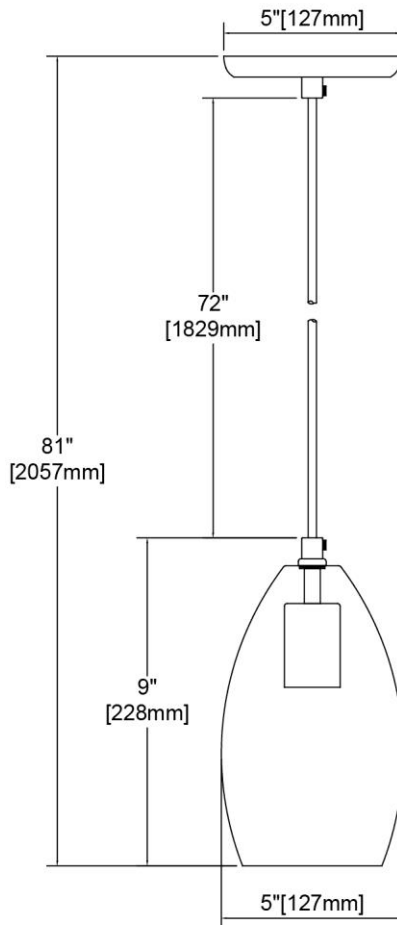

| | | |
|---|--------------------|--|
|  | ITEM #: | 30240/1 |
| | UPC | 748119137841 |
| | Description | Planetario 1-Light Mini Pendant in Satin Nickel with Swirling Blue and White glass |
| | Finish | Satin Nickel |
| | Materials | Glass, Steel |
| | Brand | ELK Lighting |
| | Collection | Planetario |
| | Category | Indoor Lighting |
| | Type | Mini Pendant |

| ITEM DIMENSIONS | | | | RATINGS & SPECIFICATIONS | | | | |
|------------------------------|------------|-------------|-----------|---------------------------------|-------------------------------|----------------|------------------------|---------------|
| Width | 5 inches | | | Safety Rating | ETL | | Certification | Dry locations |
| Depth | 5 inches | | | ADA Compliant | N/A | | Voltage | 120 volts |
| Height | 9 inches | | | BULBS / SOCKETS | | | | |
| Weight | 2 pounds | | | Quantity | 1 | Wattage | 60 watts | |
| ADDITIONAL DIMENSIONS | | | | Included | No | Type | A19 (E26 Medium Base) | |
| Backplate / Canopy | 5 diameter | | | Other | N/A | | | |
| HCWO | N/A | | | CHAIN / CORD INFORMATION | | | | |
| Min. Extension | N/A | | | Chain | N/A | Cord | 72 inches - Clear | |
| Max. Extension | N/A | | | SHADE / GLASS DETAILS | | | | |
| OVERALL HEIGHT | | | | Shade/Glass Description | Swirling Blue and White glass | | | |
| Min. | 11 inches | Max. | 81 inches | | | | | |
| EXTENSION ROD(S) | | | | Width | 5 inches | | Height | 9 inches |
| N/A | | | | Width at Top | N/A | | Width at Bottom | N/A |