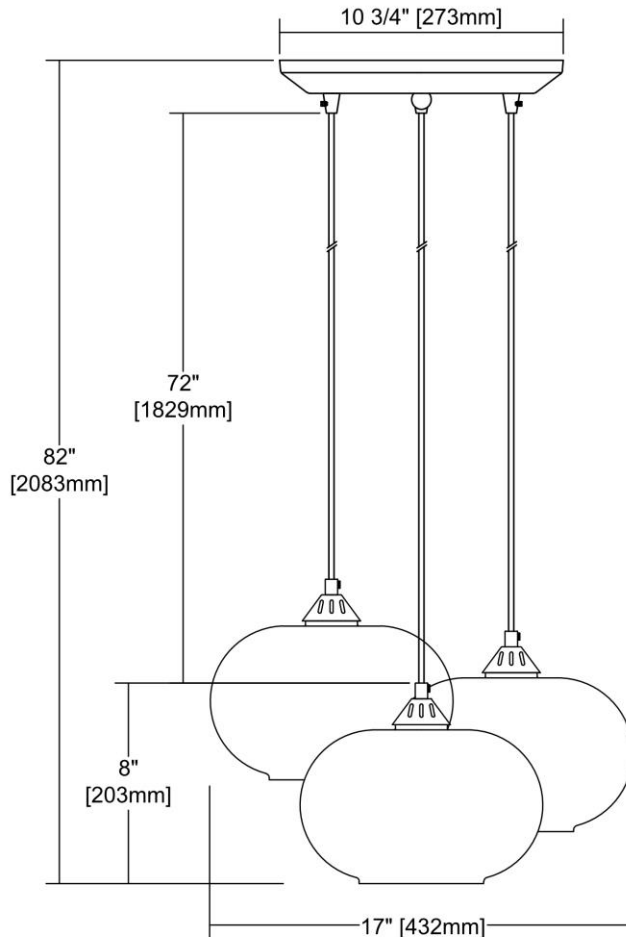

<b>ITEM #:</b>	25124/3
<b>UPC</b>	748119129488
<b>Description</b>	Volace 3-Light Triangular Pendant Fixture in Oiled Bronze with Rotunde Gray Speckled Blown Glass
<b>Finish</b>	Oil Rubbed Bronze
<b>Materials</b>	Glass, Metal
<b>Brand</b>	ELK Lighting
<b>Collection</b>	Volace
<b>Category</b>	Indoor Lighting
<b>Type</b>	Mini Pendant

ITEM DIMENSIONS				RATINGS & SPECIFICATIONS				
<b>Width</b>	12 inches			<b>Safety Rating</b>	N/A		<b>Certification</b>	N/A
<b>Depth</b>	12 inches			<b>ADA Compliant</b>	N/A		<b>Voltage</b>	N/A
<b>Height</b>	8 inches			<b>BULBS / SOCKETS</b>				
<b>Weight</b>	13 pounds			<b>Quantity</b>	3	<b>Wattage</b>	60 watts	
ADDITIONAL DIMENSIONS				<b>Included</b>	No		<b>Type</b>	A19 (E26 Medium Base)
<b>Backplate / Canopy</b>	10x10			<b>Other</b>	N/A			
<b>HCWO</b>	N/A			CHAIN / CORD INFORMATION				
<b>Min. Extension</b>	N/A			<b>Chain</b>	N/A		<b>Cord</b>	N/A
<b>Max. Extension</b>	N/A			SHADE / GLASS DETAILS				
OVERALL HEIGHT				<b>Shade/Glass Description</b>	Rotunde Grey-speckled Blown Glass			
<b>Min.</b>	N/A		<b>Max.</b>	N/A				
EXTENSION ROD(S)				<b>Width</b>	N/A		<b>Height</b>	N/A
N/A				<b>Width at Top</b>	N/A		<b>Width at Bottom</b>	N/A