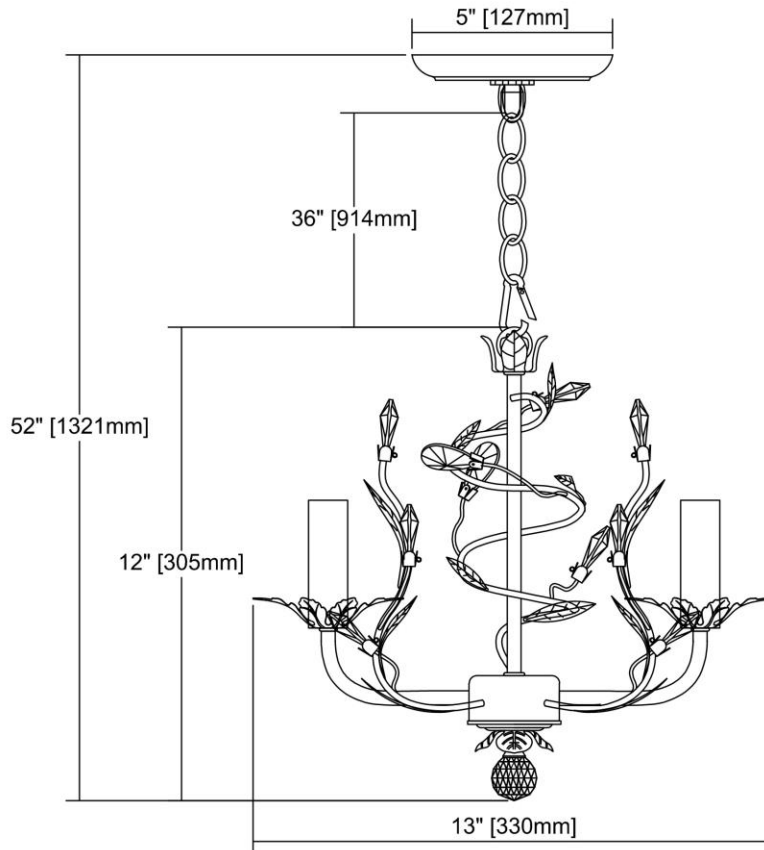


	<b>ITEM #:</b>	18152/3
	<b>UPC</b>	748119101637
	<b>Description</b>	Circeo 3-Light Chandelier in Light Pink with Crystal
	<b>Finish</b>	Light Pink
	<b>Materials</b>	Crystal, Metal
	<b>Brand</b>	ELK Lighting
	<b>Collection</b>	Circeo
	<b>Category</b>	Indoor Lighting
	<b>Type</b>	Chandelier

ITEM DIMENSIONS				RATINGS & SPECIFICATIONS				
<b>Width</b>	13 inches			<b>Safety Rating</b>	UL		<b>Certification</b>	N/A
<b>Depth</b>	13 inches			<b>ADA Compliant</b>	N/A		<b>Voltage</b>	N/A
<b>Height</b>	12 inches			<b>BULBS / SOCKETS</b>				
<b>Weight</b>	4 pounds			<b>Quantity</b>	3		<b>Wattage</b>	60 watts
ADDITIONAL DIMENSIONS				<b>Included</b>	No		<b>Type</b>	B11 (E12 Candelabra Base)
<b>Backplate / Canopy</b>	N/A			<b>Other</b>	N/A			
<b>HCWO</b>	N/A			CHAIN / CORD INFORMATION				
<b>Min. Extension</b>	N/A			<b>Chain</b>	N/A		<b>Cord</b>	N/A
<b>Max. Extension</b>	N/A			SHADE / GLASS DETAILS				
OVERALL HEIGHT				<b>Shade/Glass Description</b>	Crystal			
<b>Min.</b>	N/A		<b>Max.</b>	N/A				
EXTENSION ROD(S)				<b>Width</b>	N/A		<b>Height</b>	N/A
N/A				<b>Width at Top</b>	N/A		<b>Width at Bottom</b>	N/A