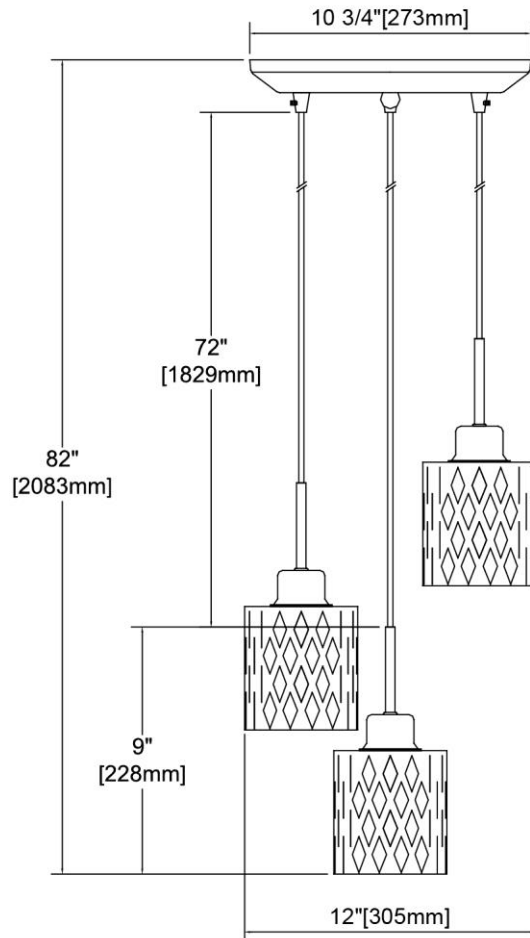

<b>ITEM #:</b>	17424/3
<b>UPC</b>	748119137285
<b>Description</b>	Ezra 3-Light Triangular Mini Pendant Fixture in Polished Chrome with Textured Clear Crystal
<b>Finish</b>	Polished Chrome
<b>Materials</b>	Glass, Steel
<b>Brand</b>	ELK Lighting
<b>Collection</b>	Ezra
<b>Category</b>	Indoor Lighting
<b>Type</b>	Mini Pendant

ITEM DIMENSIONS				RATINGS & SPECIFICATIONS				
<b>Width</b>	12 inches			<b>Safety Rating</b>	UL		<b>Certification</b>	Dry locations
<b>Depth</b>	12 inches			<b>ADA Compliant</b>	N/A		<b>Voltage</b>	120 volts
<b>Height</b>	9 inches			<b>BULBS / SOCKETS</b>				
<b>Weight</b>	10 pounds			<b>Quantity</b>	3		<b>Wattage</b>	60 watts
<b>ADDITIONAL DIMENSIONS</b>				<b>Included</b>	No		<b>Type</b>	A19 (E26 Medium Base)
<b>Backplate / Canopy</b>	10 diameter			<b>Other</b>	N/A			
<b>HCWO</b>	N/A			<b>CHAIN / CORD INFORMATION</b>				
<b>Min. Extension</b>	N/A			<b>Chain</b>	N/A		<b>Cord</b>	72 inches - Clear
<b>Max. Extension</b>	N/A			<b>SHADE / GLASS DETAILS</b>				
<b>OVERALL HEIGHT</b>				<b>Shade/Glass Description</b>	Textured clear crystal			
<b>Min.</b>	12 inches		<b>Max.</b>	82 inches				
<b>EXTENSION ROD(S)</b>				<b>Width</b>	4.5 inches		<b>Height</b>	5 inches
N/A				<b>Width at Top</b>	4.5 inches		<b>Width at Bottom</b>	4.5 inches