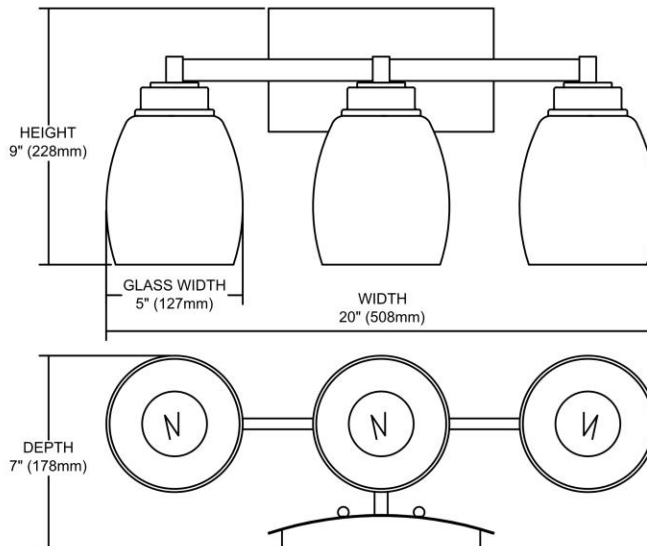

ITEM #:	17102/3
UPC	748119025124
Description	Northport 3-Light Vanity Lamp in Satin Nickel with Opal Glass
Finish	Satin Nickel
Materials	Glass, Metal
Brand	ELK Lighting
Collection	Northport
Category	Indoor Lighting
Type	Vanity Light

ITEM DIMENSIONS				RATINGS & SPECIFICATIONS				
Width	20 inches			Safety Rating	N/A		Certification	N/A
Depth	7 inches			ADA Compliant	N/A		Voltage	N/A
Height	9 inches			BULBS / SOCKETS				
Weight	4 pounds			Quantity	3	Wattage	100 watts	
ADDITIONAL DIMENSIONS				Included	No		Type	A19 (E26 Medium Base)
Backplate / Canopy	4.375x8			Other	N/A			
HCWO	N/A			CHAIN / CORD INFORMATION				
Min. Extension	N/A			Chain	N/A		Cord	N/A
Max. Extension	N/A			SHADE / GLASS DETAILS				
OVERALL HEIGHT				Shade/Glass Description	Opal Glass Shades			
Min.	N/A		Max.	N/A				
EXTENSION ROD(S)				Width	5 inches		Height	N/A
N/A				Width at Top	N/A		Width at Bottom	N/A