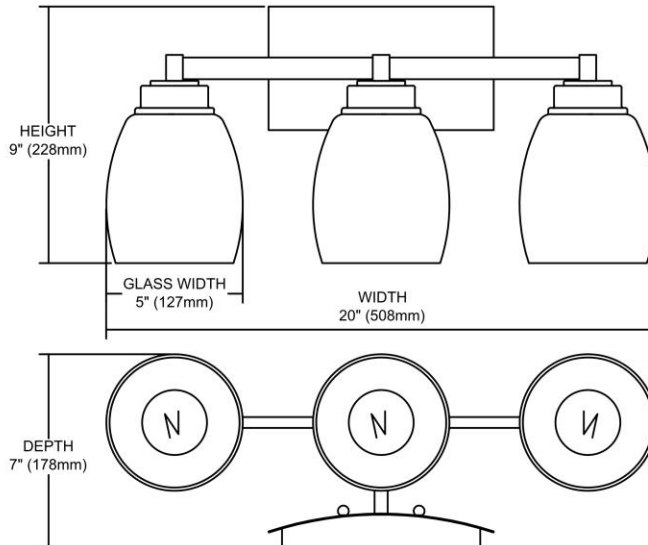

LED

ITEM #:	17102/3-LED
UPC	748119056180
Description	Northport 3-Light Vanity Lamp in Satin Nickel with Opal Glass - Includes LED Bulbs
Finish	Satin Nickel
Materials	Glass, Metal
Brand	ELK Lighting
Collection	Northport
Category	Indoor Lighting
Type	Vanity Light

ITEM DIMENSIONS				RATINGS & SPECIFICATIONS				
Width	20 inches			Safety Rating	N/A		Certification	N/A
Depth	7 inches			ADA Compliant	N/A		Voltage	N/A
Height	9 inches			BULBS / SOCKETS				
Weight	4 pounds			Quantity	3	Wattage	9.5 watts	
ADDITIONAL DIMENSIONS				Included	Yes		Type	A19 LED (E26 Medium Base)
Backplate / Canopy	N/A			Other	N/A			
HCWO	N/A			CHAIN / CORD INFORMATION				
Min. Extension	N/A			Chain	N/A		Cord	N/A
Max. Extension	N/A			SHADE / GLASS DETAILS				
OVERALL HEIGHT				Shade/Glass Description	Opal Glass Shades			
Min.	N/A	Max.	N/A					
EXTENSION ROD(S)				Width	N/A		Height	N/A
N/A				Width at Top	N/A		Width at Bottom	N/A