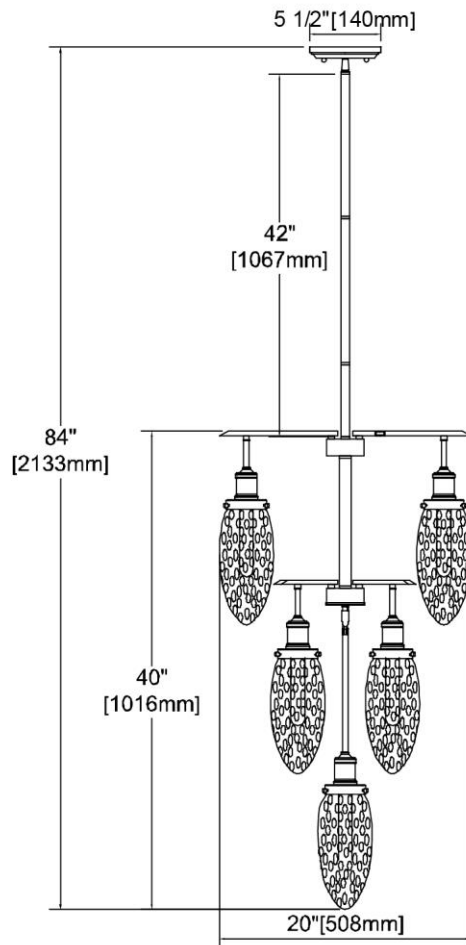

ITEM DIMENSIONS				RATINGS & SPECIFICATIONS				
Width	20 inches			Safety Rating	UL		Certification	Dry locations
Depth	20 inches			ADA Compliant	N/A		Voltage	120
Height	40 inches			BULBS / SOCKETS				
Weight	20 pounds			Quantity	9	Wattage	60 watts	
ADDITIONAL DIMENSIONS				Included	No	Type	A19 (E26 Medium Base)	
Backplate / Canopy	6 diameter			Other	N/A			
HCWO	N/A			CHAIN / CORD INFORMATION				
Min. Extension	N/A			Chain	N/A	Cord	84 inches - Black	
Max. Extension	N/A			SHADE / GLASS DETAILS				
OVERALL HEIGHT				Shade/Glass Description	Clear water glass			
Min.	48 inches	Max.	62 inches					
EXTENSION ROD(S)				Width	4.5 inches		Height	10 inches
Rods: 1-6, 3-12				Width at Top	N/A		Width at Bottom	N/A