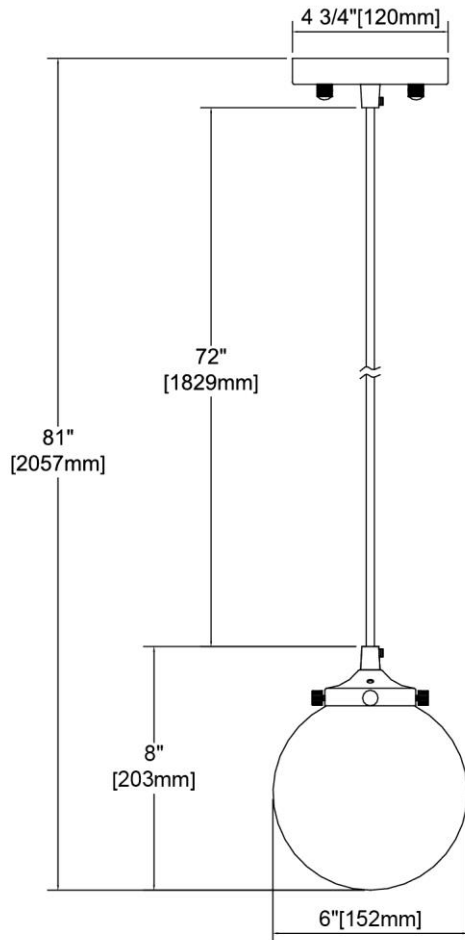

<b>ITEM #:</b>	15343/1
<b>UPC</b>	748119134734
<b>Description</b>	Boudreaux 1-Light Mini Pendant in Matte Black with Clear Glass
<b>Finish</b>	Matte Black, Antique Gold
<b>Materials</b>	Glass, Steel
<b>Brand</b>	ELK Lighting
<b>Collection</b>	Boudreaux
<b>Category</b>	Indoor Lighting
<b>Type</b>	Mini Pendant

ITEM DIMENSIONS				RATINGS & SPECIFICATIONS				
<b>Width</b>	6 inches			<b>Safety Rating</b>	UL		<b>Certification</b>	Dry locations
<b>Depth</b>	6 inches			<b>ADA Compliant</b>	N/A		<b>Voltage</b>	120
<b>Height</b>	8 inches			BULBS / SOCKETS				
<b>Weight</b>	2 pounds			<b>Quantity</b>	1	<b>Wattage</b>	60 watts	
ADDITIONAL DIMENSIONS				<b>Included</b>	No	<b>Type</b>	Torpedo (E12 Candelabra Base)	
<b>Backplate / Canopy</b>	4.75 diameter			<b>Other</b>	N/A			
<b>HCWO</b>	N/A			CHAIN / CORD INFORMATION				
<b>Min. Extension</b>	N/A			<b>Chain</b>	N/A	<b>Cord</b>	72 inches - Black	
<b>Max. Extension</b>	N/A			SHADE / GLASS DETAILS				
OVERALL HEIGHT				<b>Shade/Glass Description</b>	Clear glass			
<b>Min.</b>	9 inches	<b>Max.</b>	81 inches	<b>Width</b>	6 inches		<b>Height</b>	6 inches
EXTENSION ROD(S)				<b>Width at Top</b>	N/A		<b>Width at Bottom</b>	N/A
N/A								