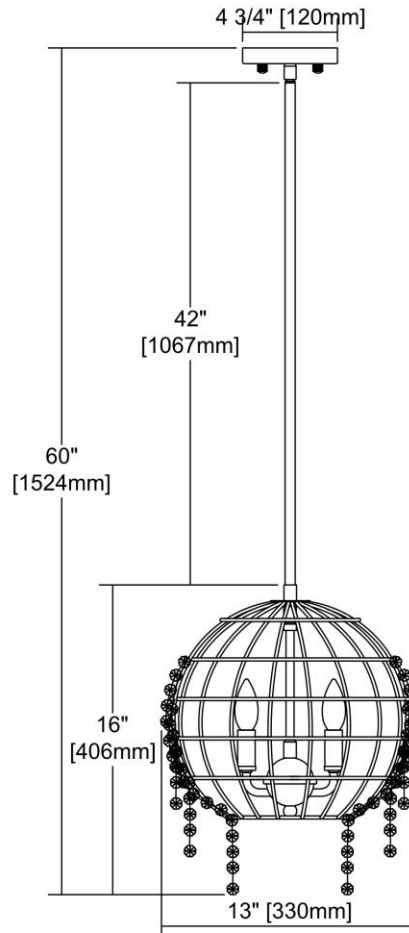


	ITEM #:	15304/3
	UPC	748119127651
	Description	Yardley 3-Light Pendant in Oil Rubbed Bronze with Wire Cage and Clear Crystal
	Finish	Oil Rubbed Bronze
	Materials	Crystal, Metal
	Brand	ELK Lighting
	Collection	Yardley
	Category	Indoor Lighting
	Type	Pendant

ITEM DIMENSIONS				RATINGS & SPECIFICATIONS				
Width	13 inches			Safety Rating	N/A		Certification	N/A
Depth	13 inches			ADA Compliant	N/A		Voltage	N/A
Height	16 inches			BULBS / SOCKETS				
Weight	8 pounds			Quantity	3	Wattage	60 watts	
ADDITIONAL DIMENSIONS				Included	No		Type	B11 (E12 Candelabra Base)
Backplate / Canopy	4.75x4.75			Other	N/A			
HCWO	N/A			CHAIN / CORD INFORMATION				
Min. Extension	N/A			Chain	N/A		Cord	N/A
Max. Extension	N/A			SHADE / GLASS DETAILS				
OVERALL HEIGHT				Shade/Glass Description	Wire Cage with Clear Crystal			
Min.	N/A	Max.	N/A					
EXTENSION ROD(S)				Width	N/A		Height	N/A
Rods: 1-6, 3-12				Width at Top	N/A		Width at Bottom	N/A