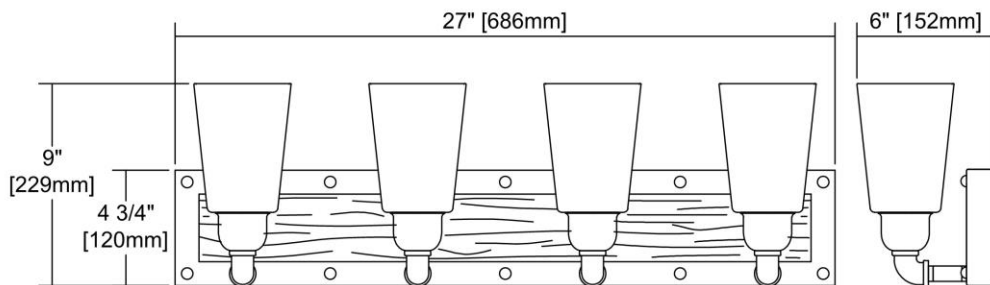

ITEM #:	14473/4
UPC	748119112138
Description	Platform 4-Light Vanity Lamp in Weathered Zinc with Clear Glass
Finish	Weathered Zinc
Materials	Glass, Metal, Wood
Brand	ELK Lighting
Collection	Platform
Category	Indoor Lighting
Type	Vanity Light

ITEM DIMENSIONS				RATINGS & SPECIFICATIONS				
Width	27 inches			Safety Rating	UL		Certification	N/A
Depth	6 inches			ADA Compliant	N/A		Voltage	N/A
Height	9 inches			BULBS / SOCKETS				
Weight	9 pounds			Quantity	4		Wattage	60 watts
ADDITIONAL DIMENSIONS				Included	No		Type	A19 (E26 Medium Base)
Backplate / Canopy	27x4.75			Other	N/A			
HCWO	N/A			CHAIN / CORD INFORMATION				
Min. Extension	N/A			Chain	N/A		Cord	N/A
Max. Extension	N/A			SHADE / GLASS DETAILS				
OVERALL HEIGHT				Shade/Glass Description	Clear Glass			
Min.	N/A		Max.	N/A				
EXTENSION ROD(S)				Width	N/A		Height	N/A
N/A				Width at Top	N/A		Width at Bottom	N/A