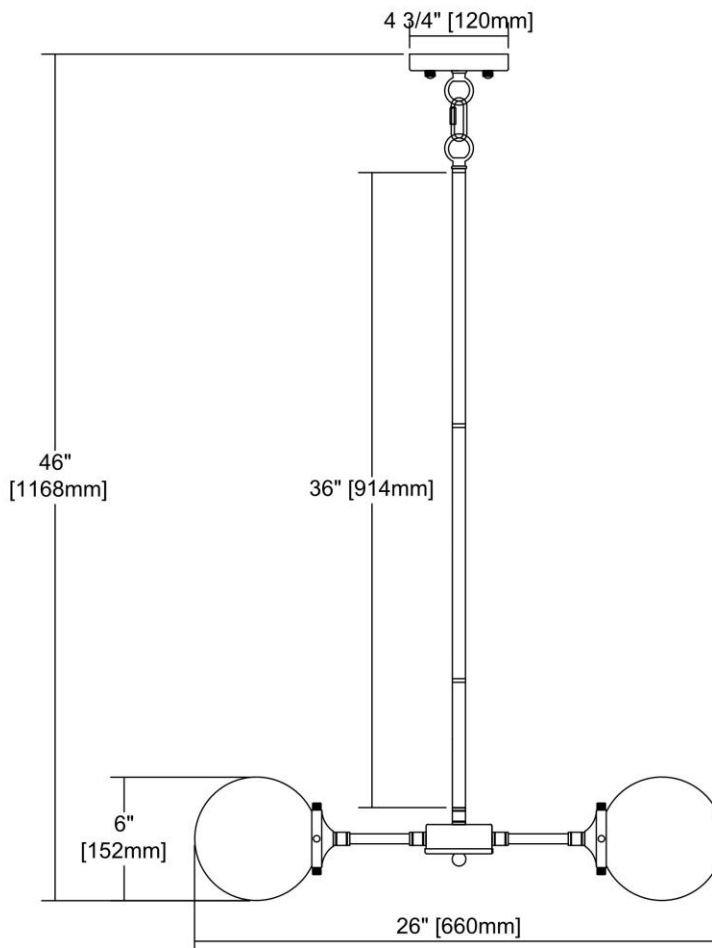


	<b>ITEM #:</b>	14431/3
	<b>UPC</b>	748119100425
	<b>Description</b>	Boudreaux 3-Light Chandelier in Antique Gold and Matte Black with Sphere-shaped Glass
	<b>Finish</b>	Antique Gold, Matte Black
	<b>Materials</b>	Glass, Metal
	<b>Brand</b>	ELK Lighting
	<b>Collection</b>	Boudreaux
	<b>Category</b>	Indoor Lighting
	<b>Type</b>	Chandelier

ITEM DIMENSIONS				RATINGS & SPECIFICATIONS				
<b>Width</b>	26 inches			<b>Safety Rating</b>	UL		<b>Certification</b>	N/A
<b>Depth</b>	26 inches			<b>ADA Compliant</b>	N/A		<b>Voltage</b>	N/A
<b>Height</b>	6 inches			<b>BULBS / SOCKETS</b>				
<b>Weight</b>	5 pounds			<b>Quantity</b>	3		<b>Wattage</b>	60 watts
ADDITIONAL DIMENSIONS				<b>Included</b>	No		<b>Type</b>	B11 (E12 Candelabra Base)
<b>Backplate / Canopy</b>	N/A			<b>Other</b>	N/A			
<b>HCWO</b>	N/A			CHAIN / CORD INFORMATION				
<b>Min. Extension</b>	N/A			<b>Chain</b>	N/A		<b>Cord</b>	N/A
<b>Max. Extension</b>	N/A			SHADE / GLASS DETAILS				
OVERALL HEIGHT				<b>Shade/Glass Description</b>	Clear Glass			
<b>Min.</b>	N/A		<b>Max.</b>	N/A				
EXTENSION ROD(S)				<b>Width</b>	N/A		<b>Height</b>	N/A
N/A				<b>Width at Top</b>	N/A		<b>Width at Bottom</b>	N/A