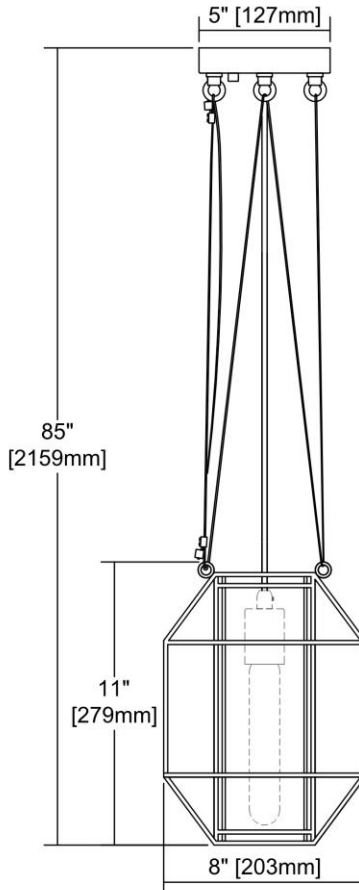

<b>ITEM #:</b>	11950/1
<b>UPC</b>	748119125442
<b>Description</b>	Waterbury 1-Light Mini Pendant in Oil Rubbed Bronze with Ripple Glass Panels
<b>Finish</b>	Oil Rubbed Bronze
<b>Materials</b>	Glass, Metal
<b>Brand</b>	ELK Lighting
<b>Collection</b>	Waterbury
<b>Category</b>	Indoor Lighting
<b>Type</b>	Mini Pendant

ITEM DIMENSIONS				RATINGS & SPECIFICATIONS				
<b>Width</b>	8 inches			<b>Safety Rating</b>	N/A		<b>Certification</b>	N/A
<b>Depth</b>	8 inches			<b>ADA Compliant</b>	N/A		<b>Voltage</b>	N/A
<b>Height</b>	11 inches			<b>BULBS / SOCKETS</b>				
<b>Weight</b>	4 pounds			<b>Quantity</b>	1	<b>Wattage</b>	60 watts	
ADDITIONAL DIMENSIONS				<b>Included</b>	No		<b>Type</b>	A19 (E26 Medium Base)
<b>Backplate / Canopy</b>	5x5			<b>Other</b>	N/A			
<b>HCWO</b>	N/A			CHAIN / CORD INFORMATION				
<b>Min. Extension</b>	N/A			<b>Chain</b>	N/A		<b>Cord</b>	N/A
<b>Max. Extension</b>	N/A			SHADE / GLASS DETAILS				
OVERALL HEIGHT				<b>Shade/Glass Description</b>	Ripple Glass Panels			
<b>Min.</b>	N/A		<b>Max.</b>	N/A				
EXTENSION ROD(S)				<b>Width</b>	N/A		<b>Height</b>	N/A
N/A				<b>Width at Top</b>	N/A		<b>Width at Bottom</b>	N/A