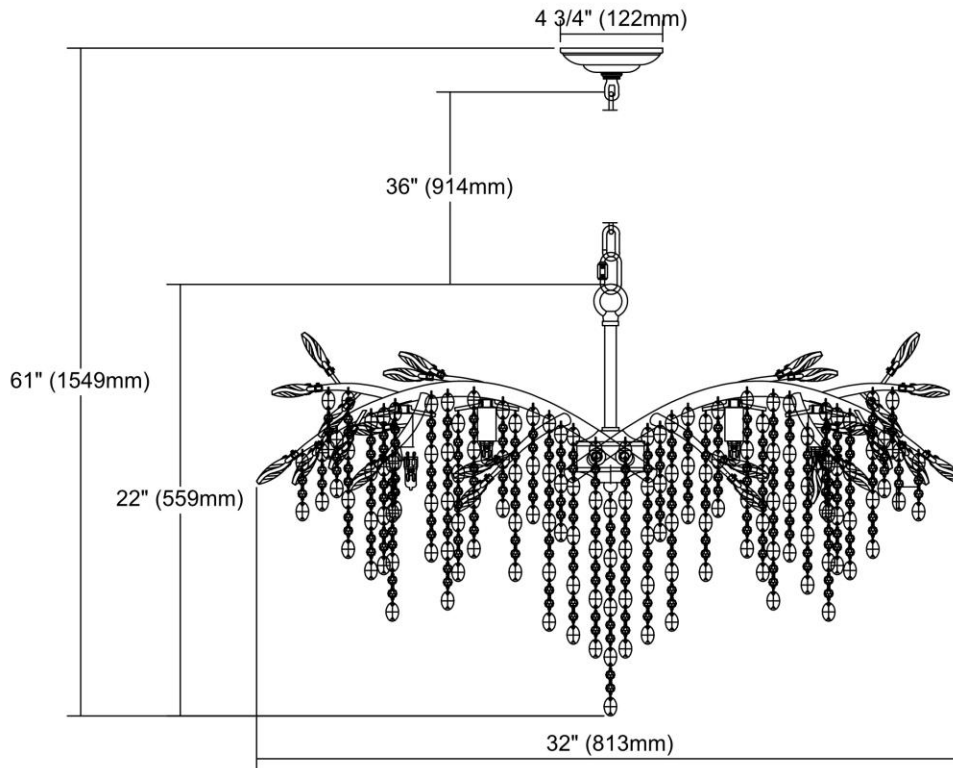


	ITEM #:	11901/6
	UPC	748119097886
	Description	Elia 6-Light Chandelier in Spanish Bronze with Clear Crystal
	Finish	Spanish Bronze
	Materials	Crystal, Metal
	Brand	ELK Lighting
	Collection	Elia
	Category	Indoor Lighting
	Type	Chandelier

ITEM DIMENSIONS				RATINGS & SPECIFICATIONS				
Width	27 inches			Safety Rating	UL		Certification	N/A
Depth	32 inches			ADA Compliant	N/A		Voltage	N/A
Height	22 inches			BULBS / SOCKETS				
Weight	12 pounds			Quantity	6		Wattage	40 watts
ADDITIONAL DIMENSIONS				Included	Yes		Type	G9 (G9 Base)
Backplate / Canopy	4.75x4.75			Other	N/A			
HCWO	N/A			CHAIN / CORD INFORMATION				
Min. Extension	N/A			Chain	N/A		Cord	N/A
Max. Extension	N/A			SHADE / GLASS DETAILS				
OVERALL HEIGHT				Shade/Glass Description	Clear Crystal			
Min.	N/A		Max.	N/A				
EXTENSION ROD(S)				Width	N/A		Height	N/A
N/A				Width at Top	N/A		Width at Bottom	N/A