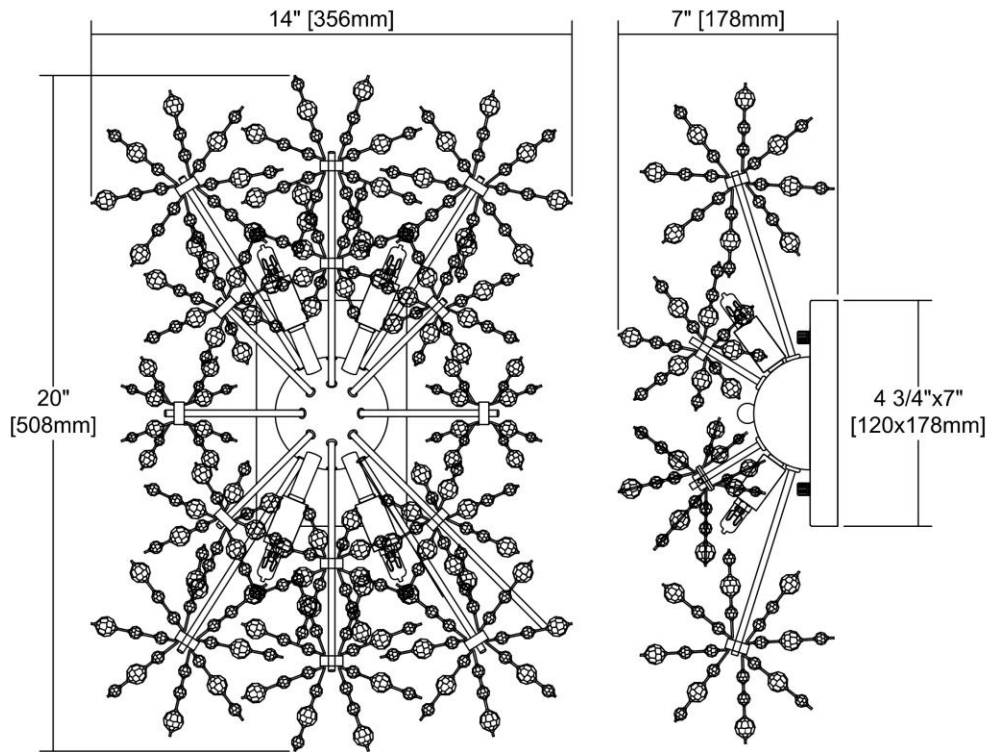


	ITEM #:	11890/4
	UPC	748119097824
	Description	Snowburst 4-Light Wall Lamp in Polished Chrome with Crystal
	Finish	Polished Chrome
	Materials	Crystal, Metal
	Brand	ELK Lighting
	Collection	Snowburst
	Category	Indoor Lighting
	Type	Sconce

ITEM DIMENSIONS				RATINGS & SPECIFICATIONS				
Width	14 inches			Safety Rating	UL		Certification	N/A
Depth	7 inches			ADA Compliant	N/A		Voltage	N/A
Height	20 inches			BULBS / SOCKETS				
Weight	6 pounds			Quantity	4		Wattage	40 watts
ADDITIONAL DIMENSIONS				Included	Yes		Type	G9 (G9 Base)
Backplate / Canopy	7x4.75			Other	N/A			
HCWO	N/A			CHAIN / CORD INFORMATION				
Min. Extension	N/A			Chain	N/A		Cord	N/A
Max. Extension	N/A			SHADE / GLASS DETAILS				
OVERALL HEIGHT				Shade/Glass Description	Crystal			
Min.	N/A		Max.	N/A				
EXTENSION ROD(S)				Width	N/A		Height	N/A
N/A				Width at Top	N/A		Width at Bottom	N/A