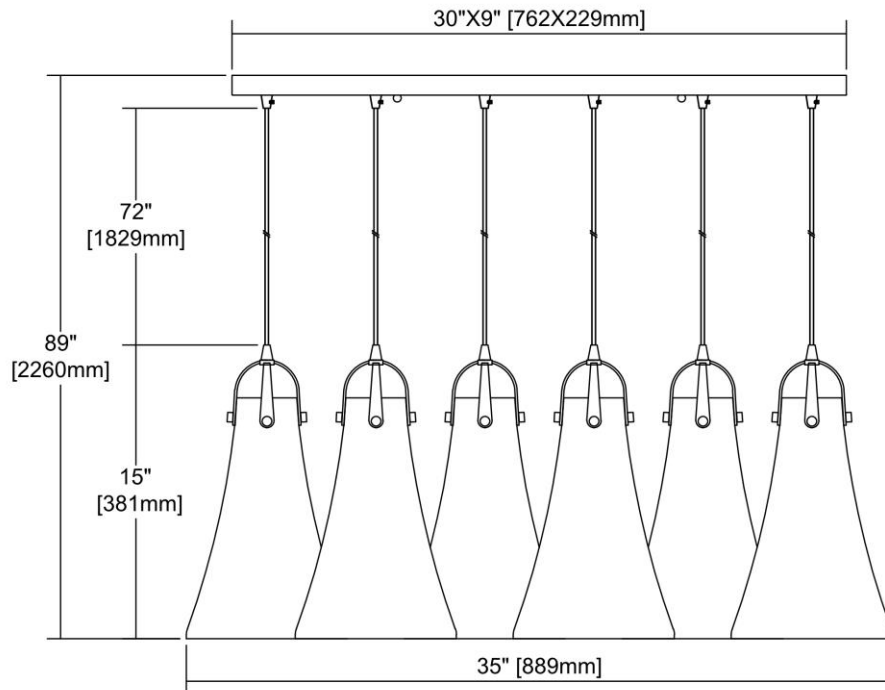

ITEM #:	10555/6RC
UPC	748119124698
Description	Hand Formed Glass 6-Light Rectangular Pendant Fixture in Oiled Bronze with Clear Hand-formed Glass
Finish	Oil Rubbed Bronze
Materials	Glass, Metal
Brand	ELK Lighting
Collection	Hand Formed Glass
Category	Indoor Lighting
Type	Mini Pendant

ITEM DIMENSIONS				RATINGS & SPECIFICATIONS				
Width	32 inches			Safety Rating	N/A		Certification	N/A
Depth	12 inches			ADA Compliant	N/A		Voltage	N/A
Height	15 inches			BULBS / SOCKETS				
Weight	26 pounds			Quantity	6	Wattage	60 watts	
ADDITIONAL DIMENSIONS				Included	No		Type	A19 (E26 Medium Base)
Backplate / Canopy	30x9			Other	N/A			
HCWO	N/A			CHAIN / CORD INFORMATION				
Min. Extension	N/A			Chain	N/A		Cord	N/A
Max. Extension	N/A			SHADE / GLASS DETAILS				
OVERALL HEIGHT				Shade/Glass Description	Clear Hand-formed Glass			
Min.	N/A		Max.	N/A				
EXTENSION ROD(S)				Width	N/A		Height	N/A
N/A				Width at Top	N/A		Width at Bottom	N/A