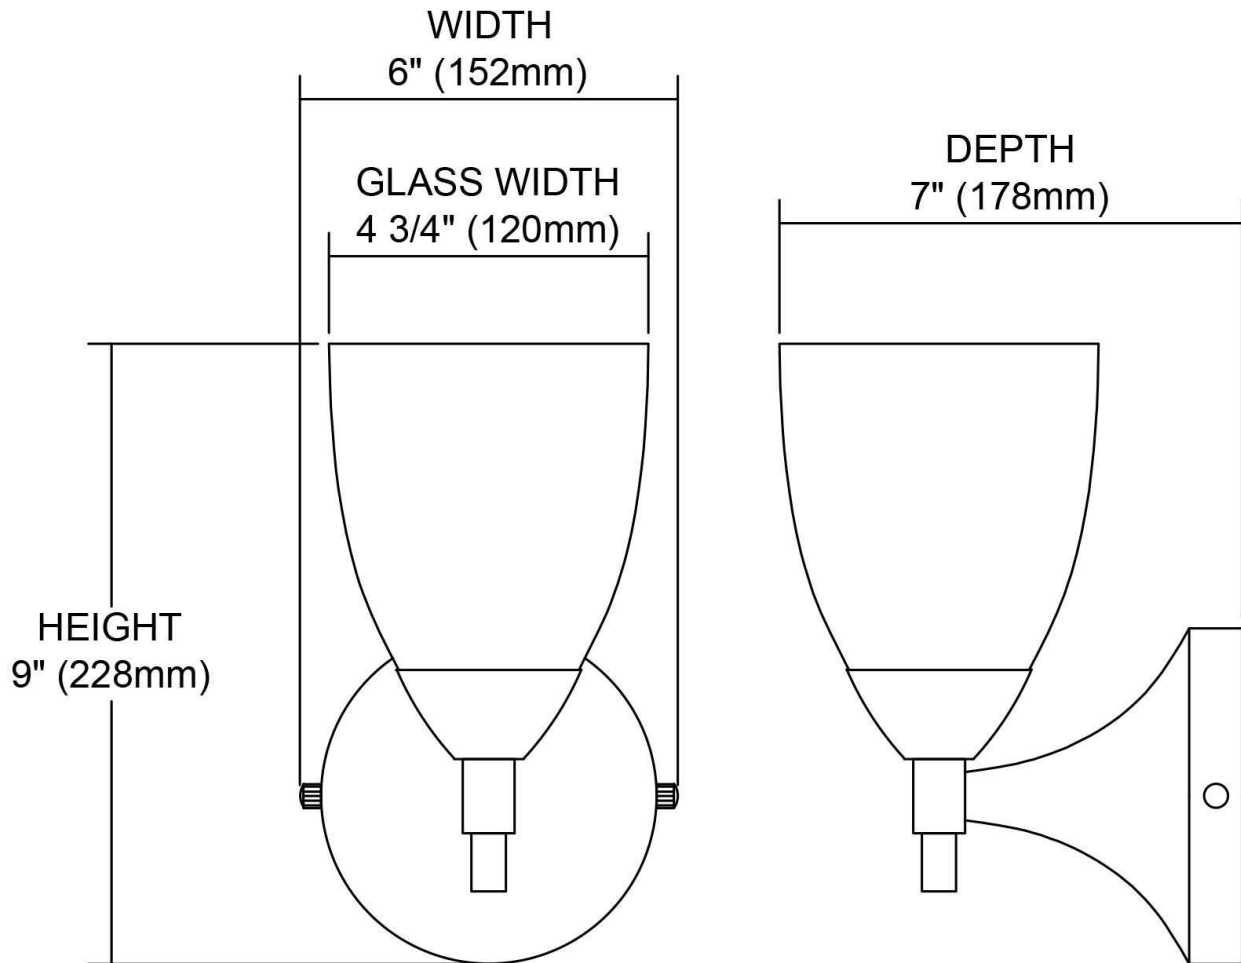

ITEM #:	10150/1DR-CY-LED
UPC	748119053592
Description	Celina 1-Light Wall Lamp in Dark Rust with Candy Glass - Includes LED Bulb
Finish	Dark Rust
Materials	Glass, Metal
Brand	ELK Lighting
Collection	Celina
Category	Indoor Lighting
Type	Sconce

ITEM DIMENSIONS				RATINGS & SPECIFICATIONS				
Width	5.5 inches			Safety Rating	N/A		Certification	Dry locations
Depth	7 inches			ADA Compliant	N/A		Voltage	N/A
Height	9 inches			BULBS / SOCKETS				
Weight	2 pounds			Quantity	1	Wattage	9.5 watts	
ADDITIONAL DIMENSIONS				Included	Yes		Type	A19 LED (E26 Medium Base)
Backplate / Canopy	5 diameter			Other	N/A			
HCWO	N/A			CHAIN / CORD INFORMATION				
Min. Extension	N/A			Chain	N/A		Cord	N/A
Max. Extension	N/A			SHADE / GLASS DETAILS				
OVERALL HEIGHT				Shade/Glass Description	Candy Glass			
Min.	N/A		Max.	N/A				
EXTENSION ROD(S)				Width	5 inches		Height	7 inches
N/A				Width at Top	5 inches		Width at Bottom	5 inches