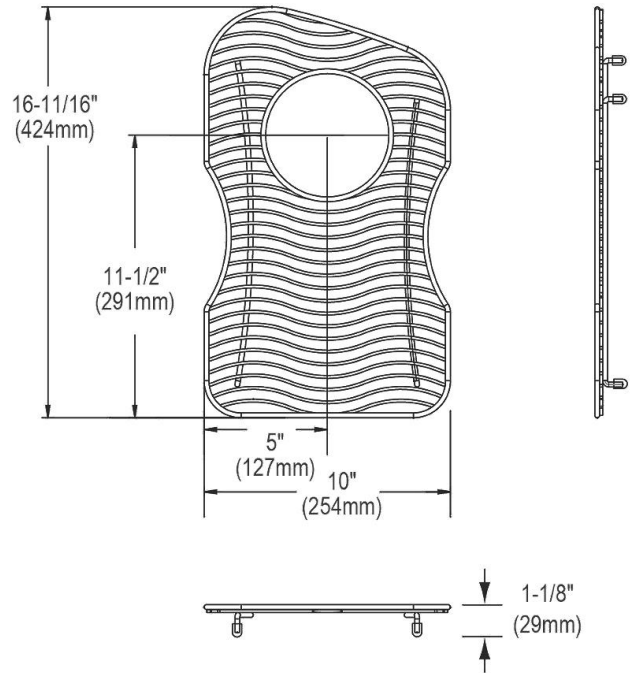

Material:	Stainless Steel
Finish:	Polished Stainless Steel
Dimensions:	10" x 16-11/16" x 1-1/8"
Fits Bowl Size(s):	11" x 17-11/16"

Special Note: For bowls with rear center drain opening.

AMERICAN PRIDE. A LIFETIME TRADITION. Like your family, the Elkay family has values and traditions that endure. For almost a century, Elkay has been a family-owned and operated company, providing thousands of jobs that support our families and communities.

[Clean and Care Manual (PDF)](#)

[Clean and Care Manual (PDF)](#)

[Warranty (PDF)](#)