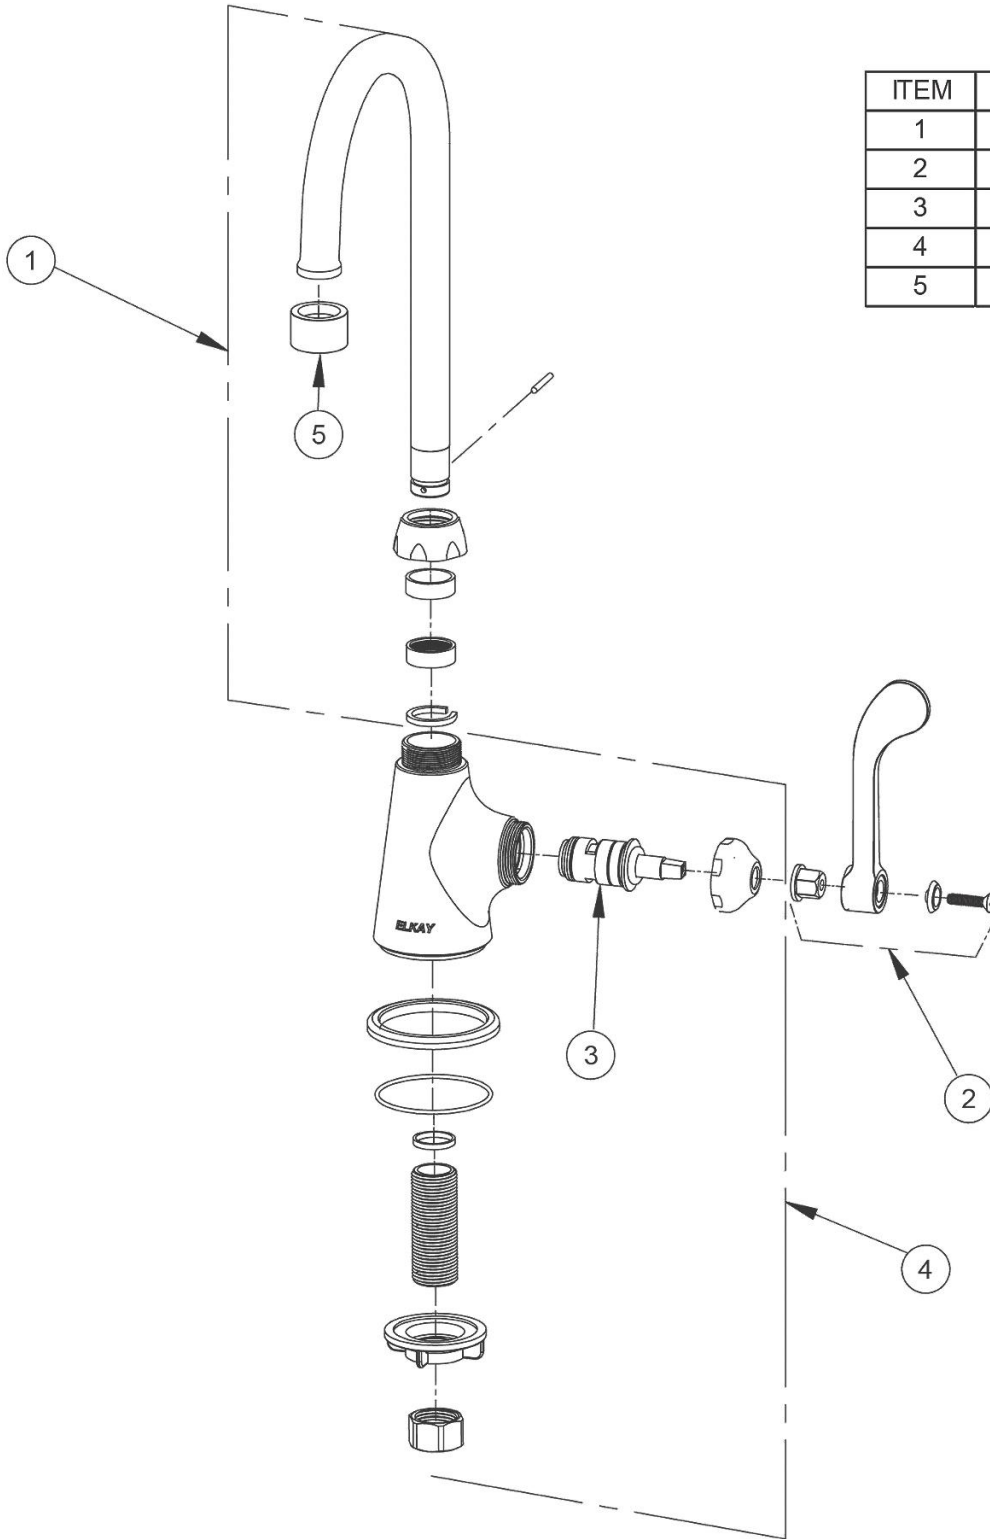

PRODUCT SPECIFICATIONS

Elkay Single Hole with Single Control Faucet with 5" Gooseneck Spout 6" Wristblade Handle Chrome. Faucet has a flow rate of 1.5 GPM, and is made of Chrome Plated Brass material, with a Quarter Turn Ceramic Disc - Cold valve. Faucet requires 1 faucet holes.

Mounting Type:	Deck Mount
Special Features:	Low Flow Solid Brass Construction Spout swing restriction pin
Finish:	Chrome (CR)
Handle Type:	6" Wristblade Handle
Deck Clearance:	10"
Spout Reach:	5"
Spout Height:	13-5/16"
Hole Drillings:	1
Material:	Chrome Plated Brass
Valve Type:	Quarter Turn Ceramic Disc - Cold
Valve Connection:	1/2"-14 NPSM
Flow Rate:	1.5 GPM
Spout Type:	Gooseneck

Product Compliance: ADA & ICC A117.1
ASME A112.18.1/CSA B125.1
NSF 61
NSF 372 (lead free)

Complies with ADA & ICC A117.1 accessibility requirements when installed according to the requirements outlined in these standards.

ITEM	IND. PART	DESCRIPTION
1	A55401	Spout
2	45920C	Handle, 6"
3	45923C	Right Cold Cartridge
4	45927C	Body
5	LK734	2.2 GPM VR Aerator

In keeping with our policy of continuing product improvement, Elkay reserves the right to change product specifications without notice. Please visit elkay.com for the most current version of Elkay product specification sheets. This specification describes an Elkay product with design, quality, and functional benefits to the user. When making a comparison of other producers' offerings, be certain these features are not overlooked.