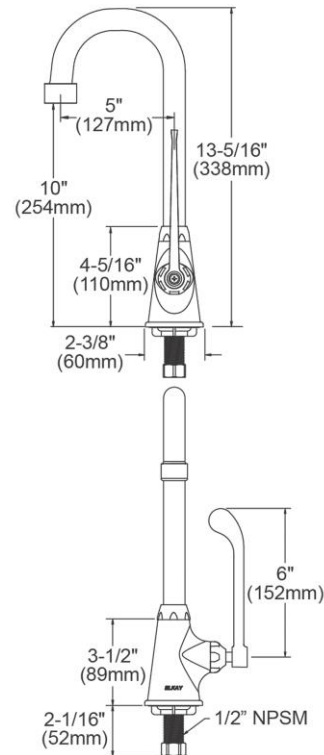

PART: _____ QTY: _____
PROJECT: _____
CONTACT: _____
DATE: _____
NOTES: _____
APPROVAL: _____

In keeping with our policy of continuing product improvement, Elkay reserves the right to change product specifications without notice. Please visit elkay.com for the most current version of Elkay product specification sheets. This specification describes an Elkay product with design, quality, and functional benefits to the user. When making a comparison of other producers' offerings, be certain these features are not overlooked.