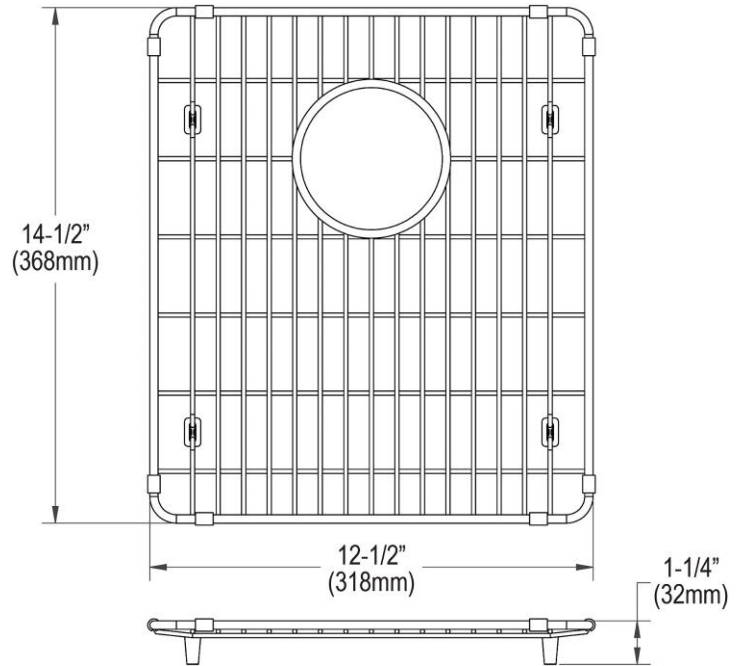

Material:	Stainless Steel
Finish:	Polished Stainless Steel
Dimensions:	12-1/2" x 14-1/2" x 1-1/4"

AMERICAN PRIDE. A LIFETIME TRADITION.
Like your family, the Elkay family has values and traditions that endure. For almost a century, Elkay has been a family-owned and operated company, providing thousands of jobs that support our families and communities.

[Clean and Care Manual (PDF)](#)
[Clean and Care Manual (PDF)](#)
[Warranty (PDF)](#)