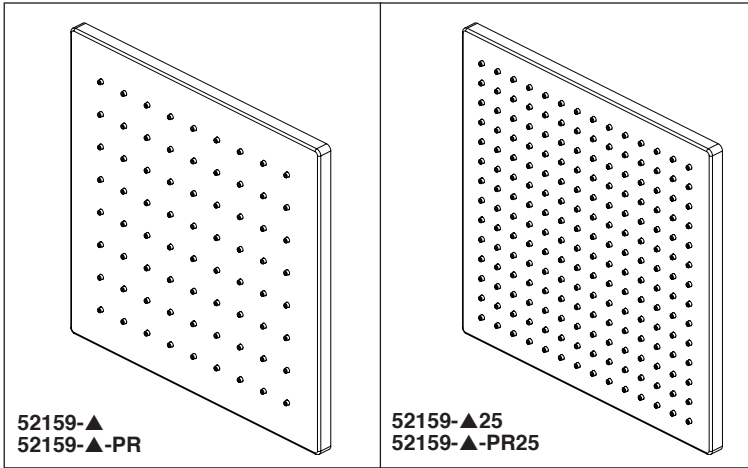

see what Delta can do™

RAINCAN SHOWER HEAD

■ Single-Setting Raincan Shower Head

FEATURES:

- Touch-Clean® Nozzles
- Lumicoat™ Finish (-PR models only)
- Lumicoat™ Finishes easily wipe clean without cleaners and chemicals on the products most commonly touched areas

STANDARD SPECIFICATIONS:

- Max flow rate 1.75 gpm @ 80 psi, 6.6 L/min @ 550 kPa (52159▲)
- Max flow rate 2.5 gpm @ 80 psi, 9.5 L/min @ 550 kPa (52159▲-25)
- Metal ball connector for durability
- Ball connector swivel angle is 36° (18° per side)
- Standard 1/2"-14 NPT pipe fitting

WARRANTY

- Parts and Finish - Lifetime limited warranty; or for commercial purchasers, 10 years for multi-family residential (apartments and condominiums) and 5 years for all other commercial uses, in each case from the date of purchase.
- Electronic Parts and Batteries (if applicable) - 5 years from the date of purchase; or for commercial purchasers, 1 year from the date of purchase. No warranty is provided on batteries.

COMPLIES WITH:

- ASME A112.18.1 / CSA B125.1
- EPA WaterSense® - Applies to 52159-▲ and 52159-▲-PR only

Submitted Model No.: _____

Specific Features: _____