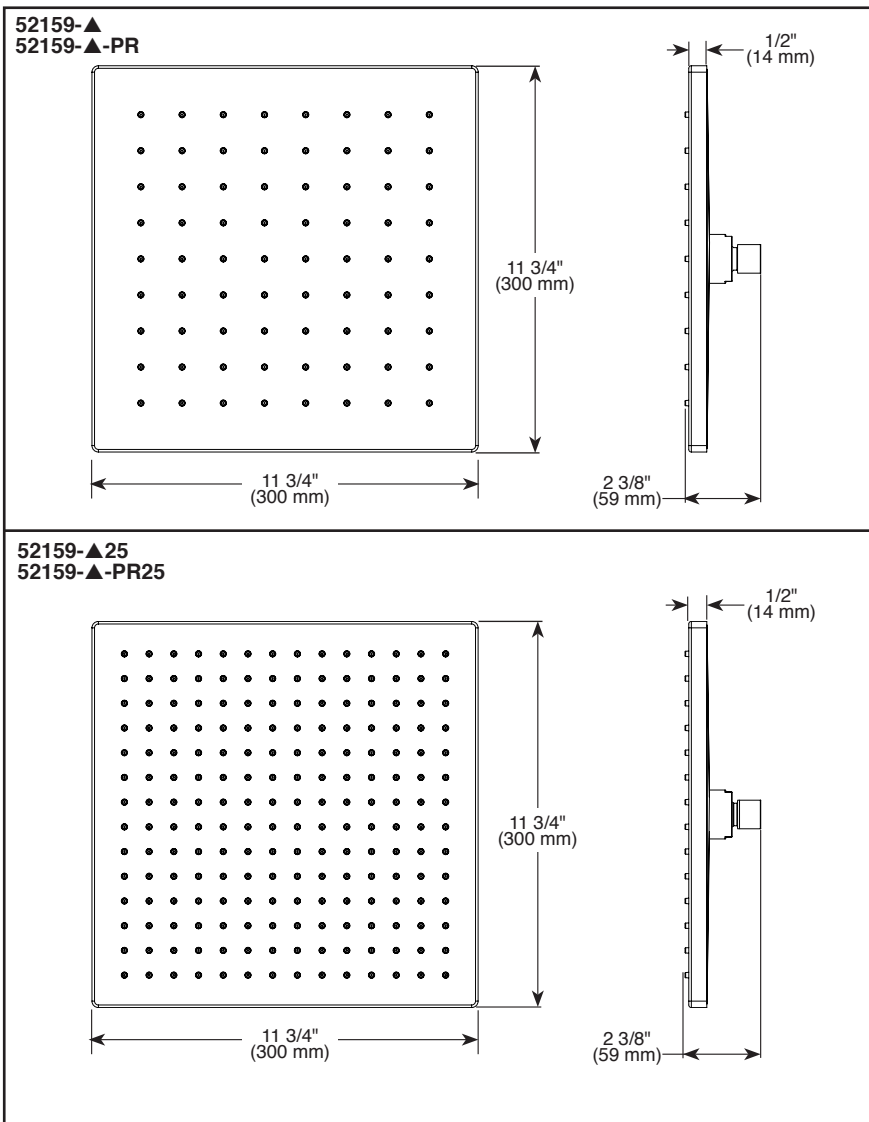

▲ Designate proper finish suffix

Delta reserves the right (1) to make changes in specifications and materials, and (2) to change or discontinue models, both without notice or obligation. Dimensions are for reference only. See current full-line price book or www.deltafaucet.com for finish options and product availability.

DSP-B-52159 Rev. B

Delta Faucet Company

55 E. 111th Street, Indianapolis, IN 46280
350 South Edgeware Road, St. Thomas, ON N5P 4L1
© 2021 Delta Faucet Company