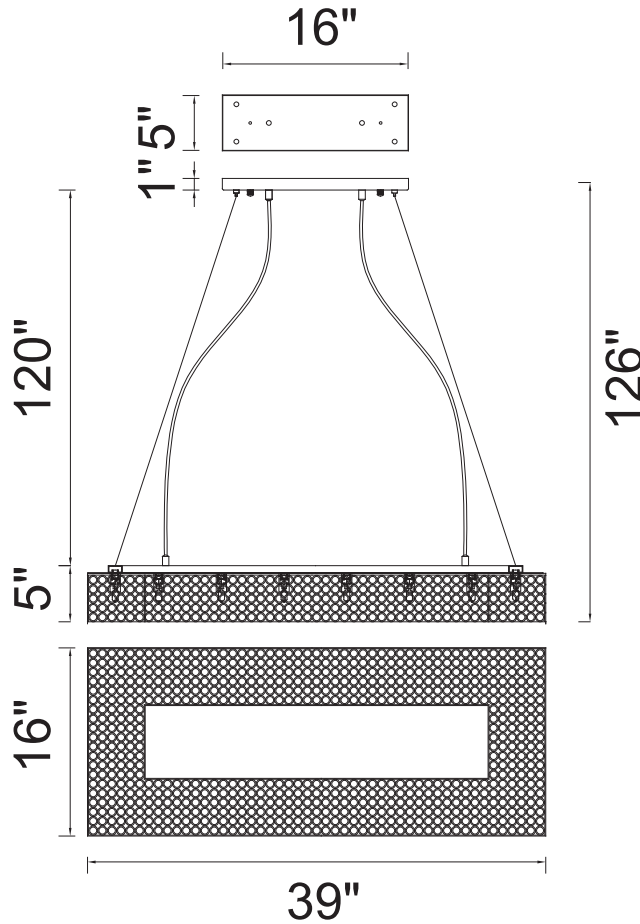

PROJECT: \_\_\_\_\_  
 FIXTURE TYPE: \_\_\_\_\_  
 LOCATION: \_\_\_\_\_  
 CONTACT/PHONE: \_\_\_\_\_

|            |                 |
|------------|-----------------|
| Item       | QS8391P39C-RC   |
| Collection | DANNIE          |
| Finish     | Chrome          |
| Glass      | -----           |
| Crystal    | Clear           |
| Input      | 120V AC,60HZ,AC |

|             |       |
|-------------|-------|
| Shade       | ----- |
| Length/Dia. | 39"   |
| Width/Ext.  | 16"   |
| Height      | 5"    |
| Maximum     | 126"  |
| Lumens      | ----- |

|              |        |
|--------------|--------|
| Light Source | G9     |
| Bulb Info.   | 16x40W |
| Included     | -----  |
| Dimmable     | Yes    |
| Color        | -----  |
| Weight       |        |